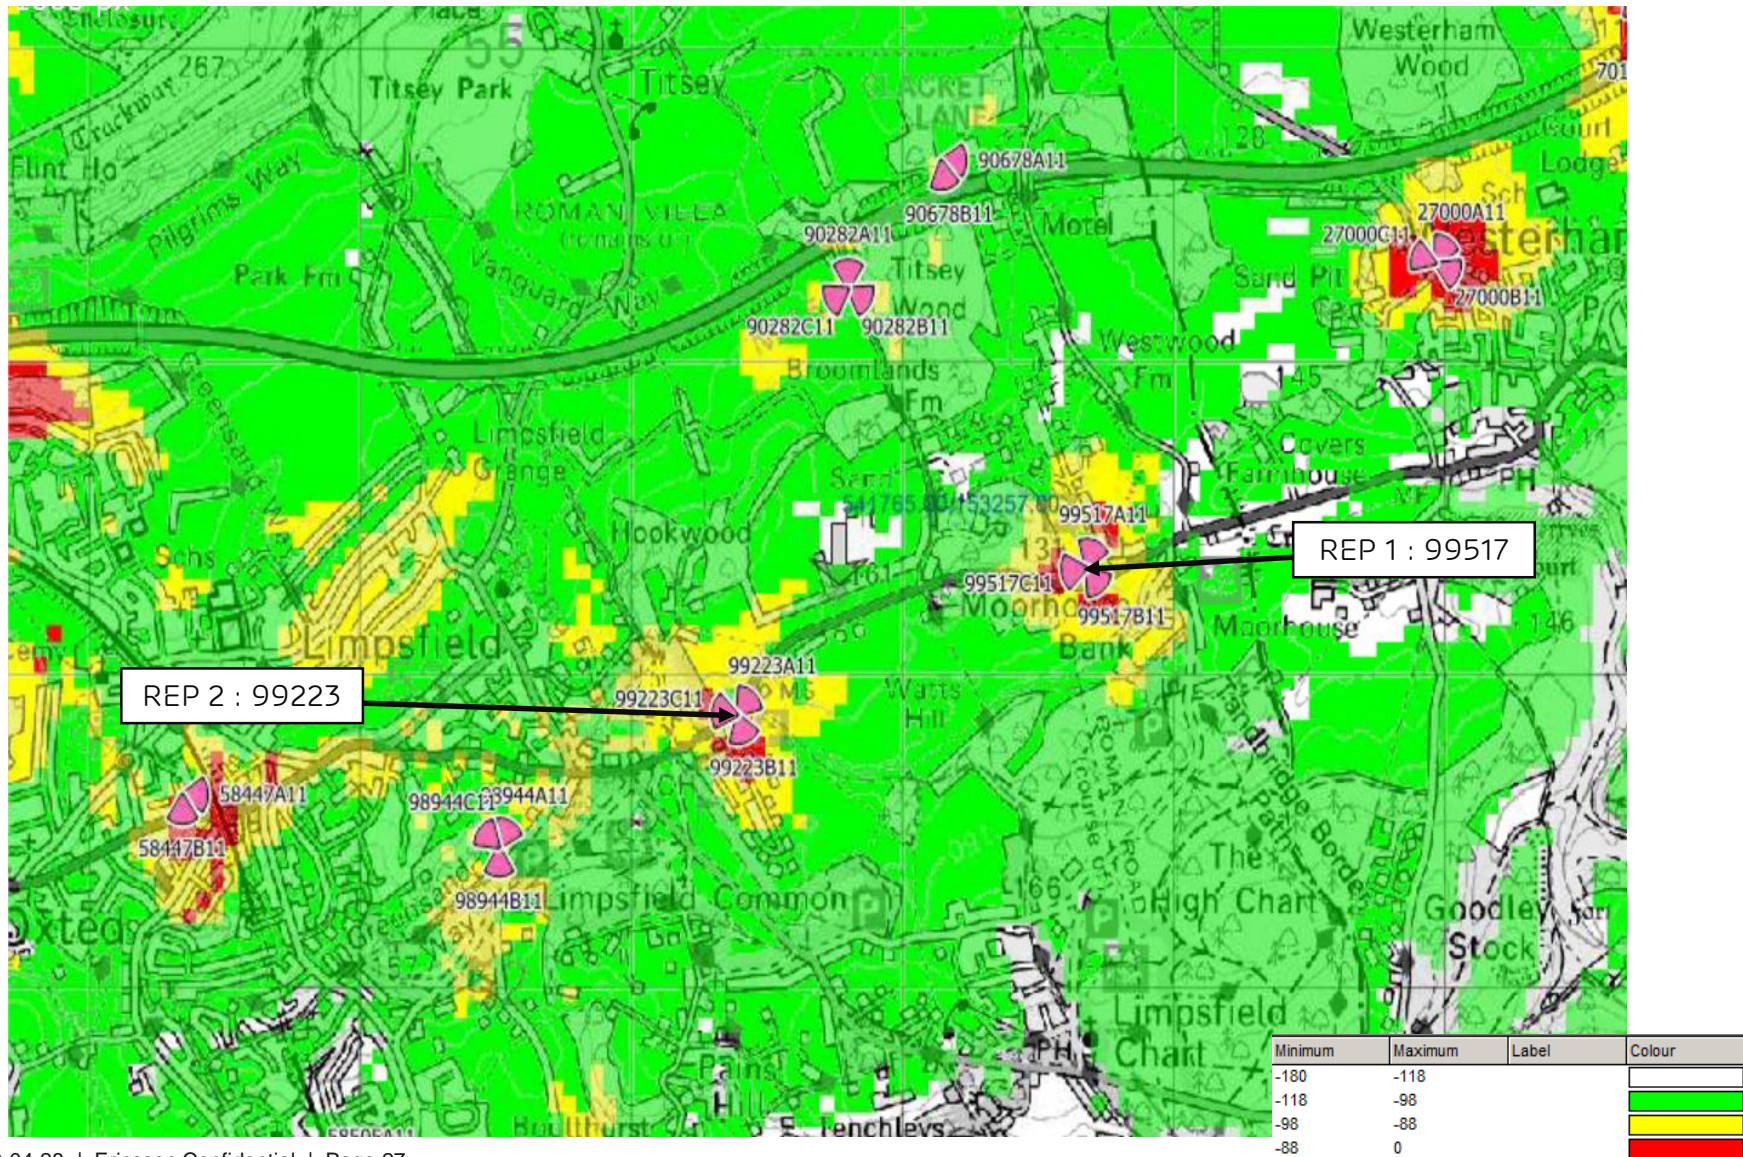

4G 1800 RSRP PLOT INDOOR LIVE SITES WITH REP 1 99517 & REP 2 99223