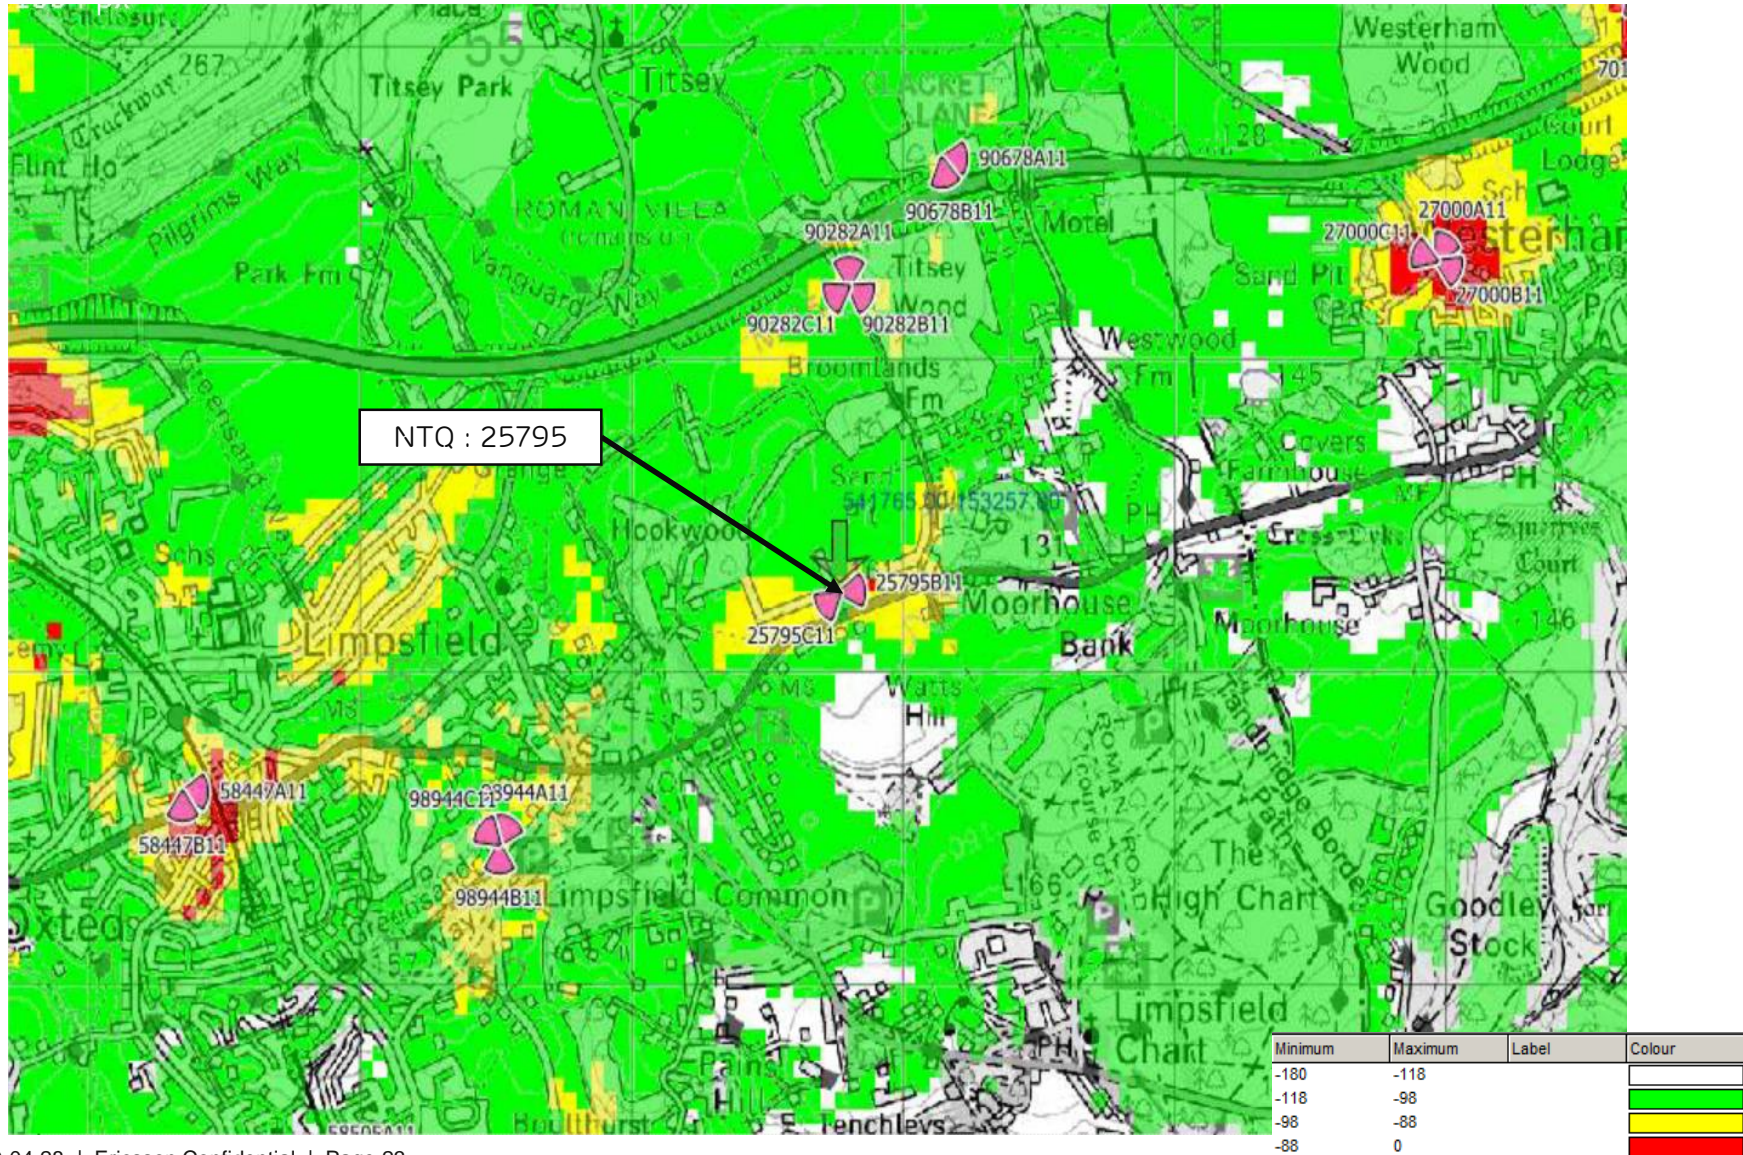

4G 1800 RSRP PLOT INDOOR LIVE SITES WITH NTQ 25795