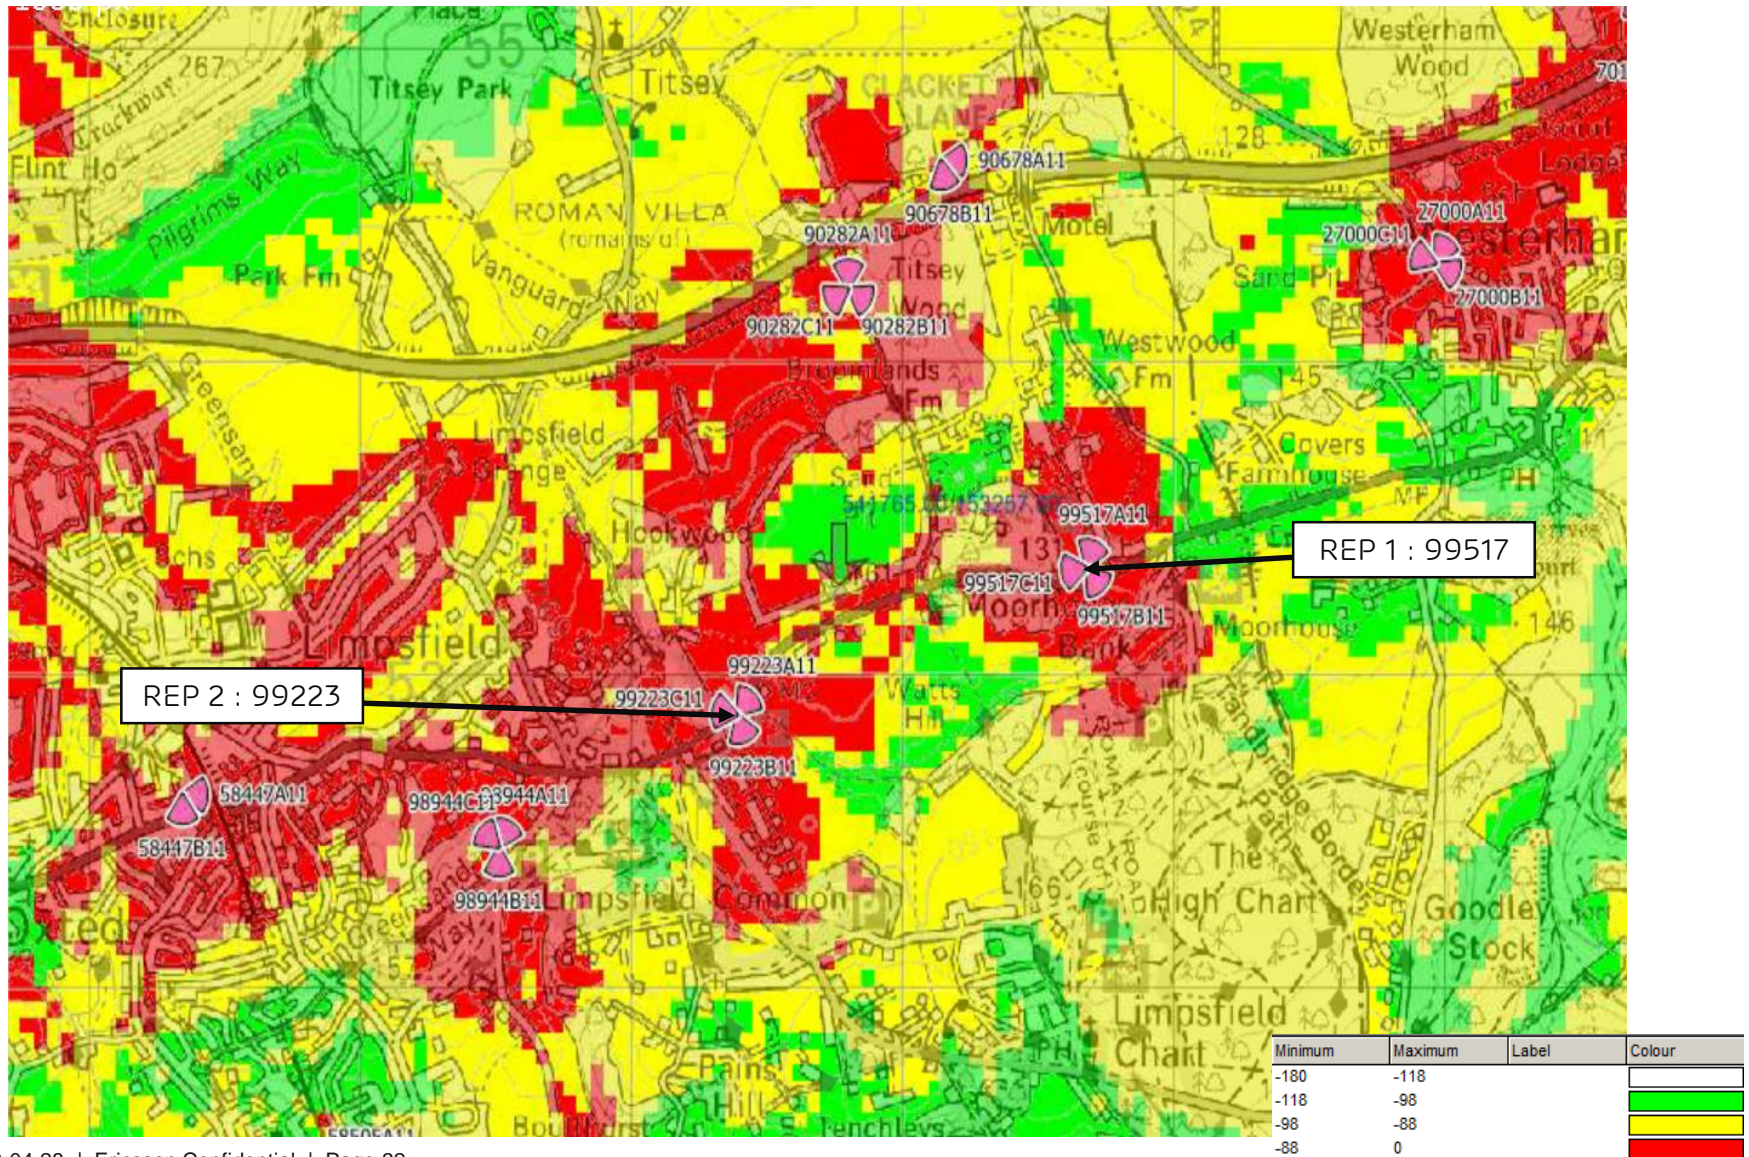

4G 1800 RSRP PLOT INDOOR LIVE SITES WITH REP 1 99517 & REP 2 99223

4G 1800 RSRP PLOT OUTDOOR LIVE SITES WITH NTQ 25795

4G 1800 RSRP PLOT OUTDOOR LIVE SITES WITHOUT NTQ 25795

4G 1800 RSRP PLOT OUTDOOR LIVE SITES WITH REP 1 99517

4G 1800 RSRP PLOT OUTDOOR LIVE SITES WITH REP 2 99223

4G 1800 RSRP PLOT OUTDOOR LIVE SITES WITH REP 1 99517 & REP 2 99223

ERICSSON