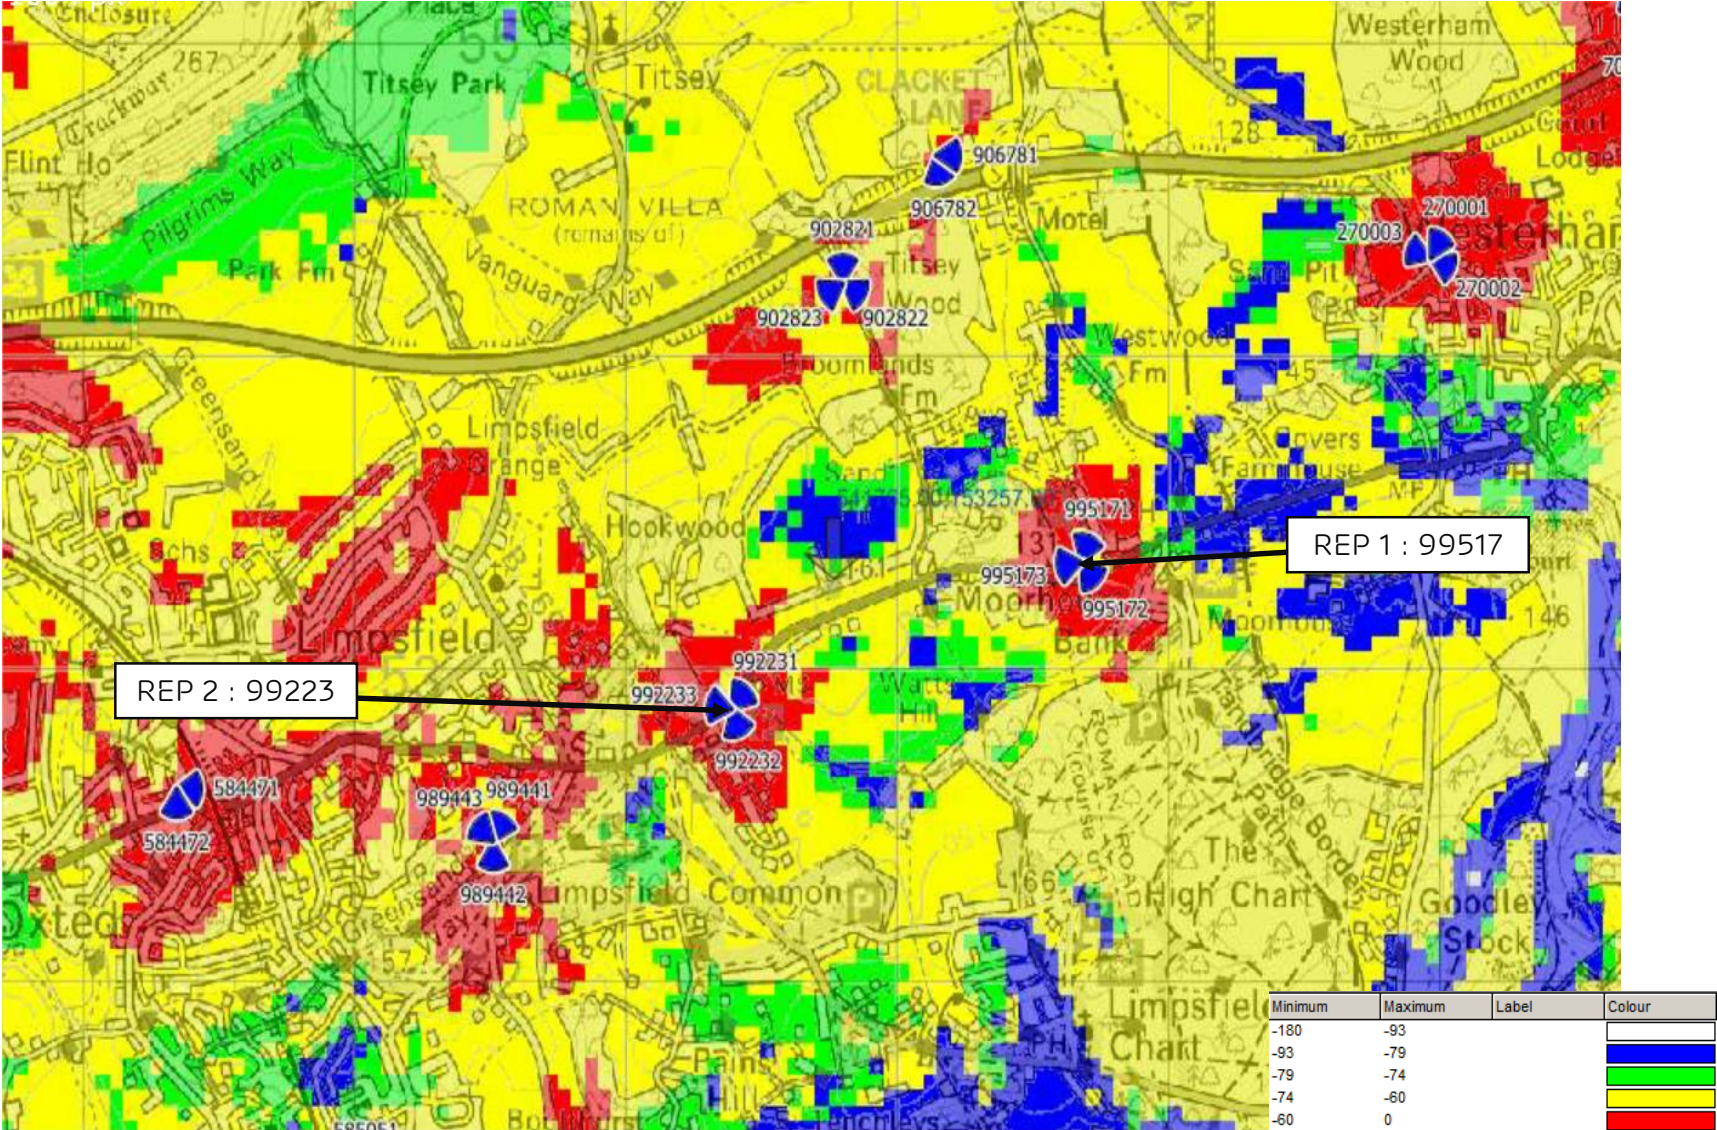

2G RX PLOT OUTDOOR LIVE SITES WITH REP 1 99517 & REP 2 99223