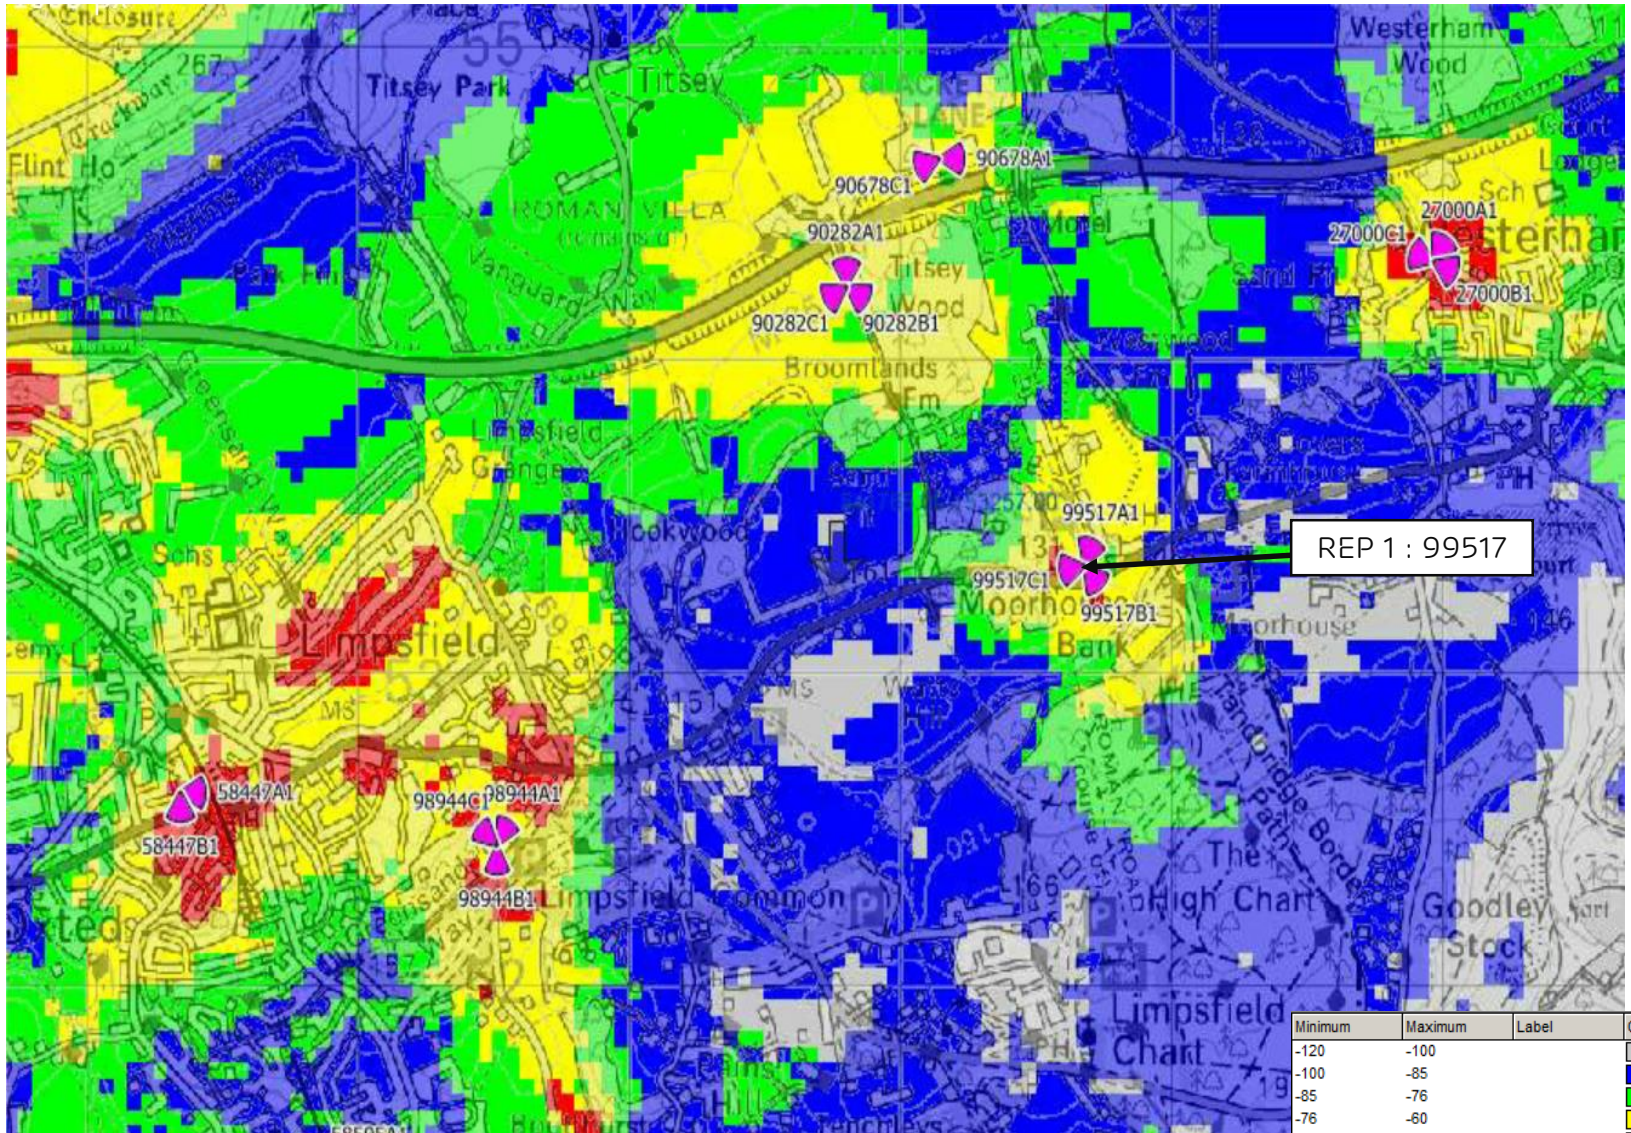

3G RSCP PLOT OUTDOOR LIVE SITES WITH REP 1 99517