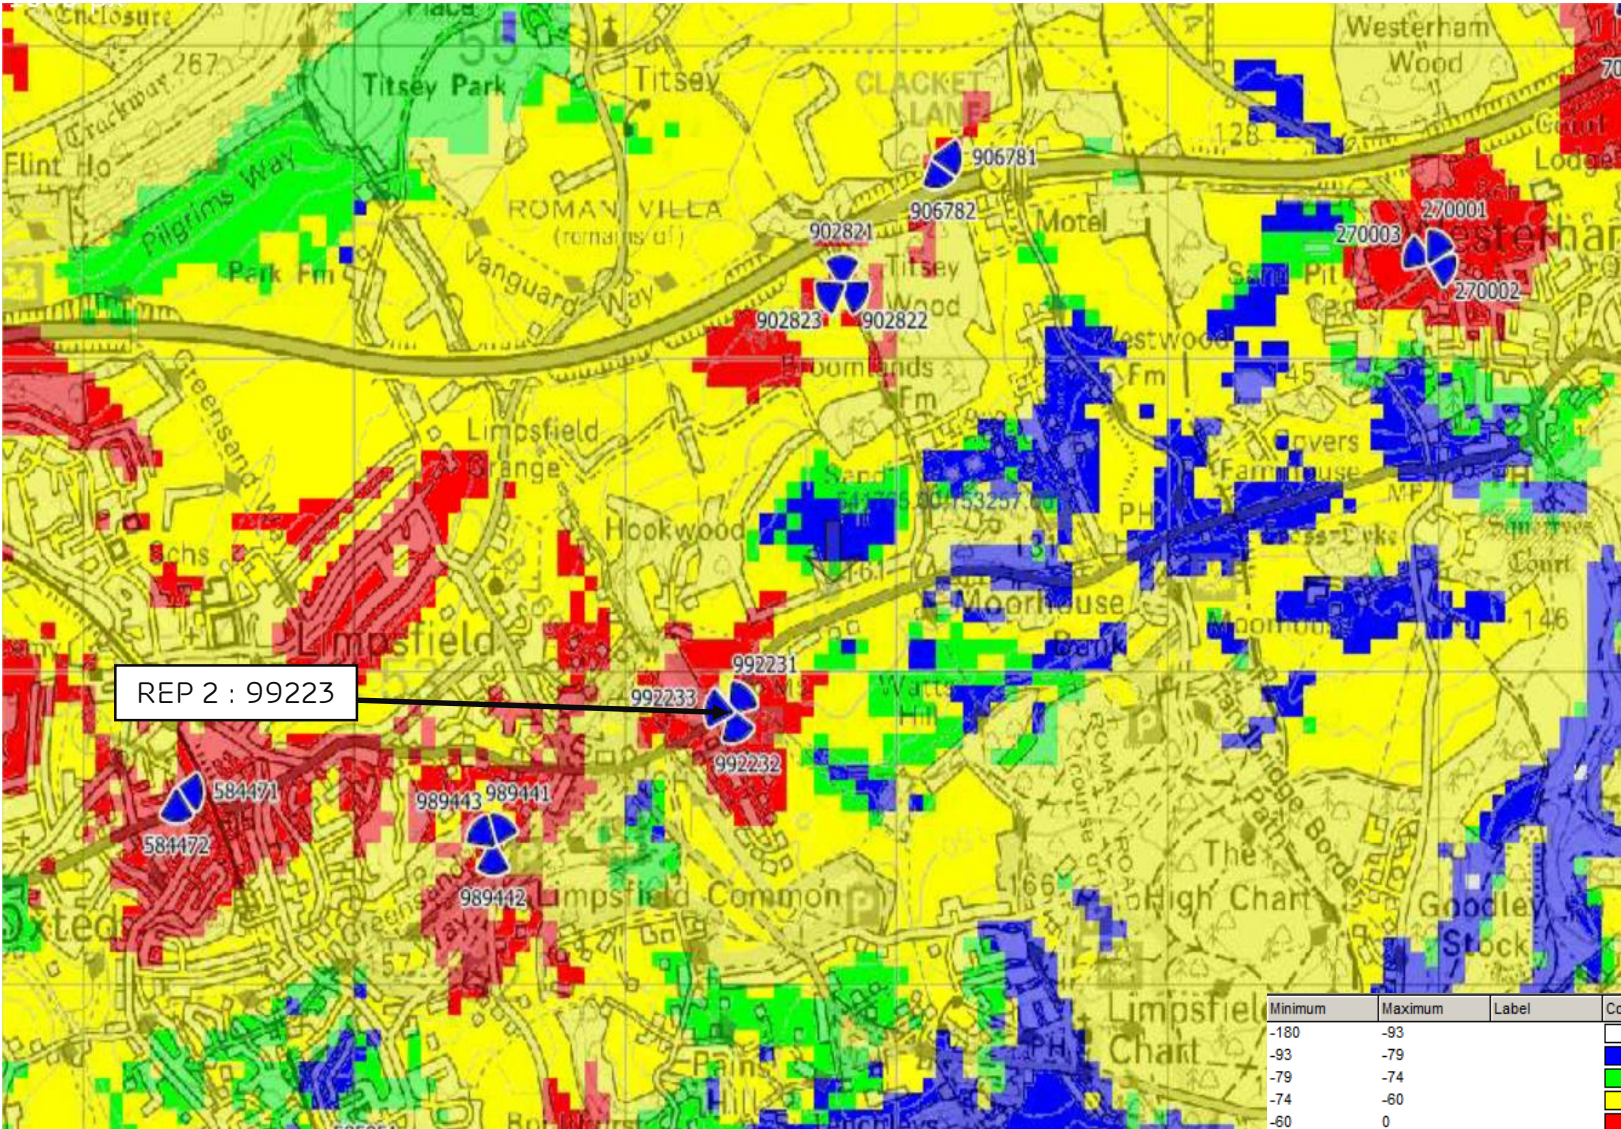

NTQ :

25795 - MOORHOUSE SAND PITS 170653

REP1 : 99517 - WESTERHAM ROAD LAY-BY VERGE

REP2 : 99223 - BALLARDS LANE VERGE

2G/3G/4G COVERAGE PLOTS - EE

NTQ SITE SPECIFIC

AREA MAP

- 2G Sector
- 3G Sector
- 4G Sector
- OUK Exclusive
- TM Exclusive
- H3G Exclusive
- TM/OUK
- TMH3G
- TMH3G/OUK
- OUKH3G

2G RX PLOT OUTDOOR LIVE SITES WITH NTQ 25795

2G RX PLOT OUTDOOR LIVE SITES WITHOUT NTQ 25795

2G RX PLOT OUTDOOR LIVE SITES WITH REP 1 99517

2G RX PLOT OUTDOOR LIVE SITES WITH REP 2 99223

2G RX PLOT OUTDOOR LIVE SITES WITH REP 1 99517 & REP 2 99223