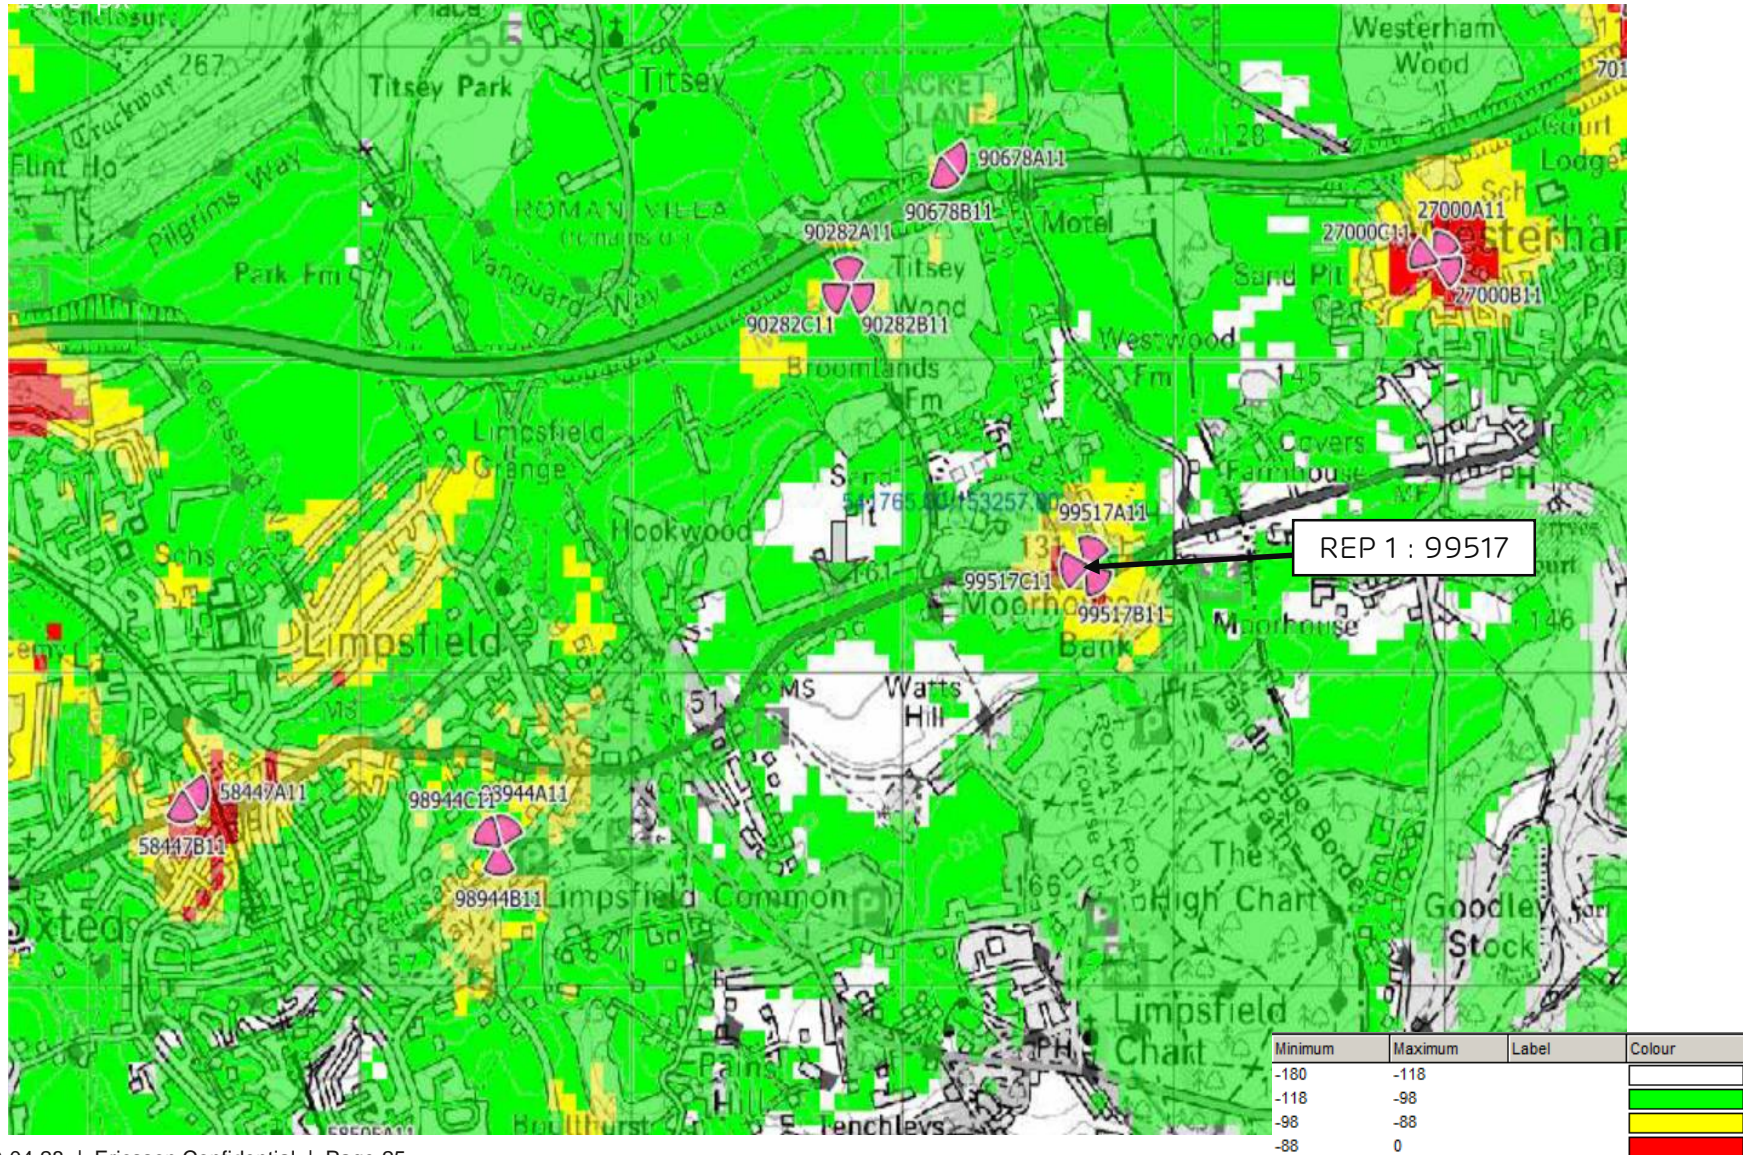

4G 1800 RSRP PLOT INDOOR LIVE SITES WITH REP 1 99517