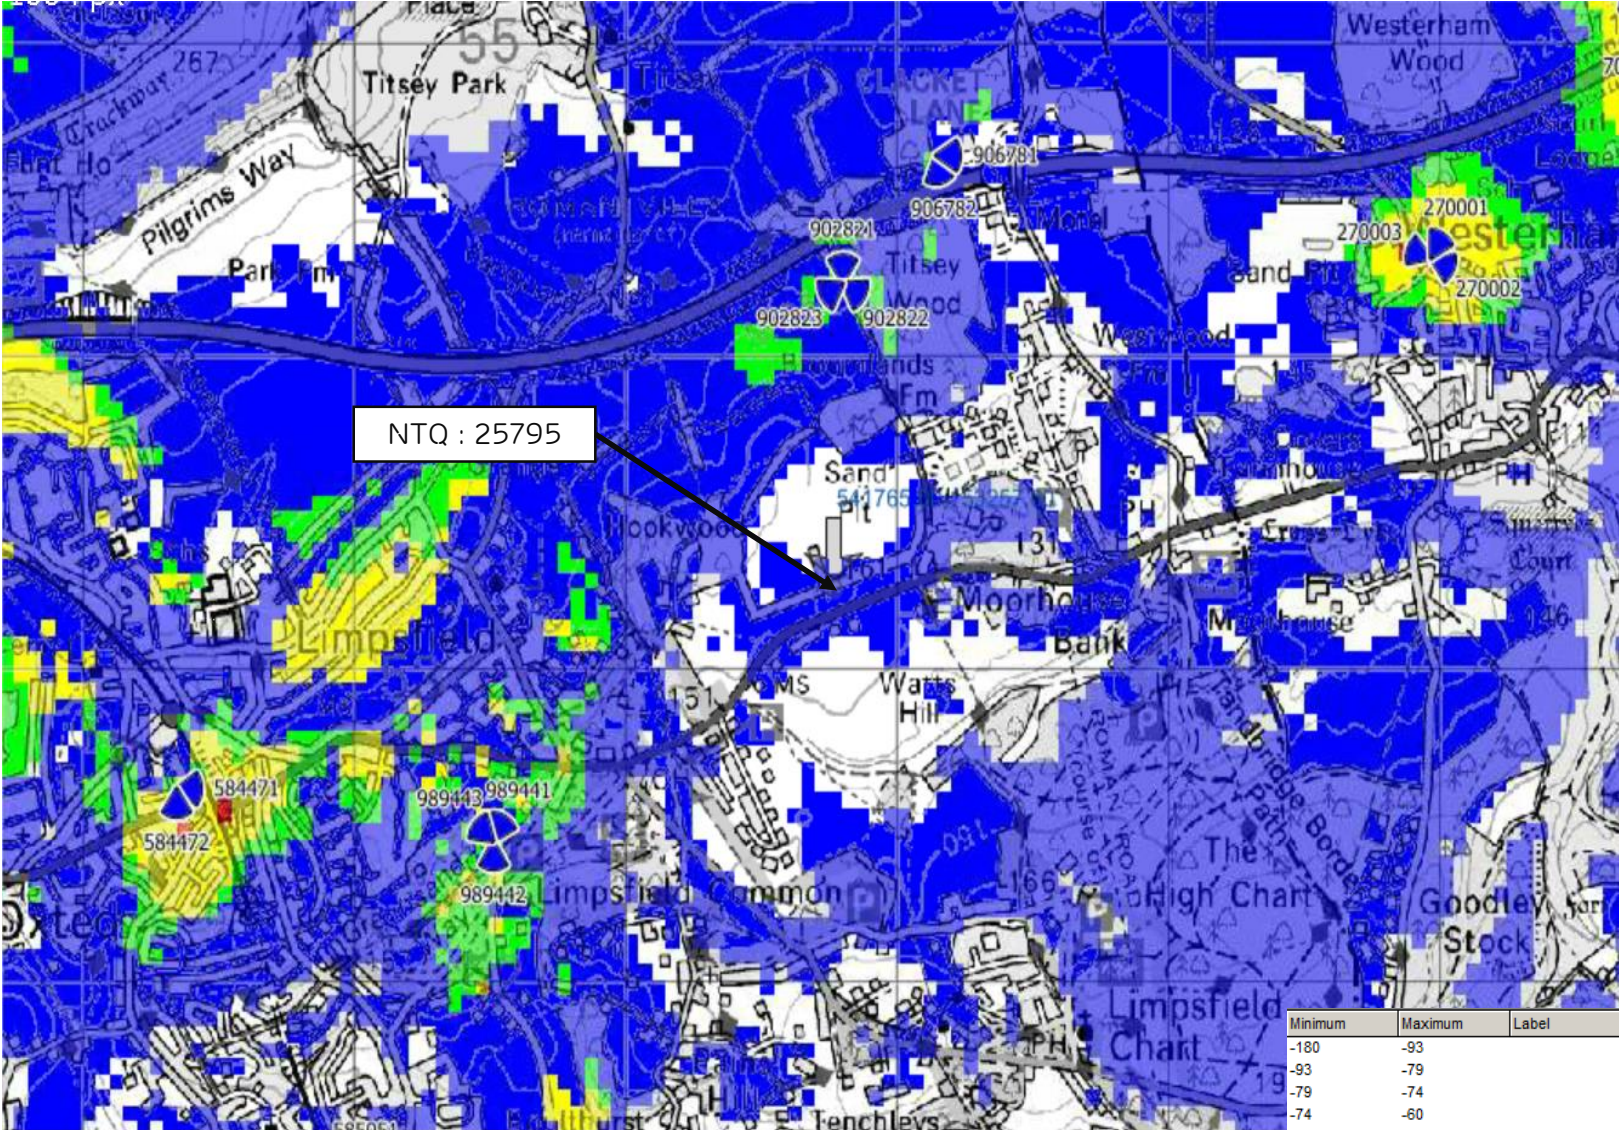

2G RX PLOT INDOOR LIVE SITES WITHOUT NTQ 25795