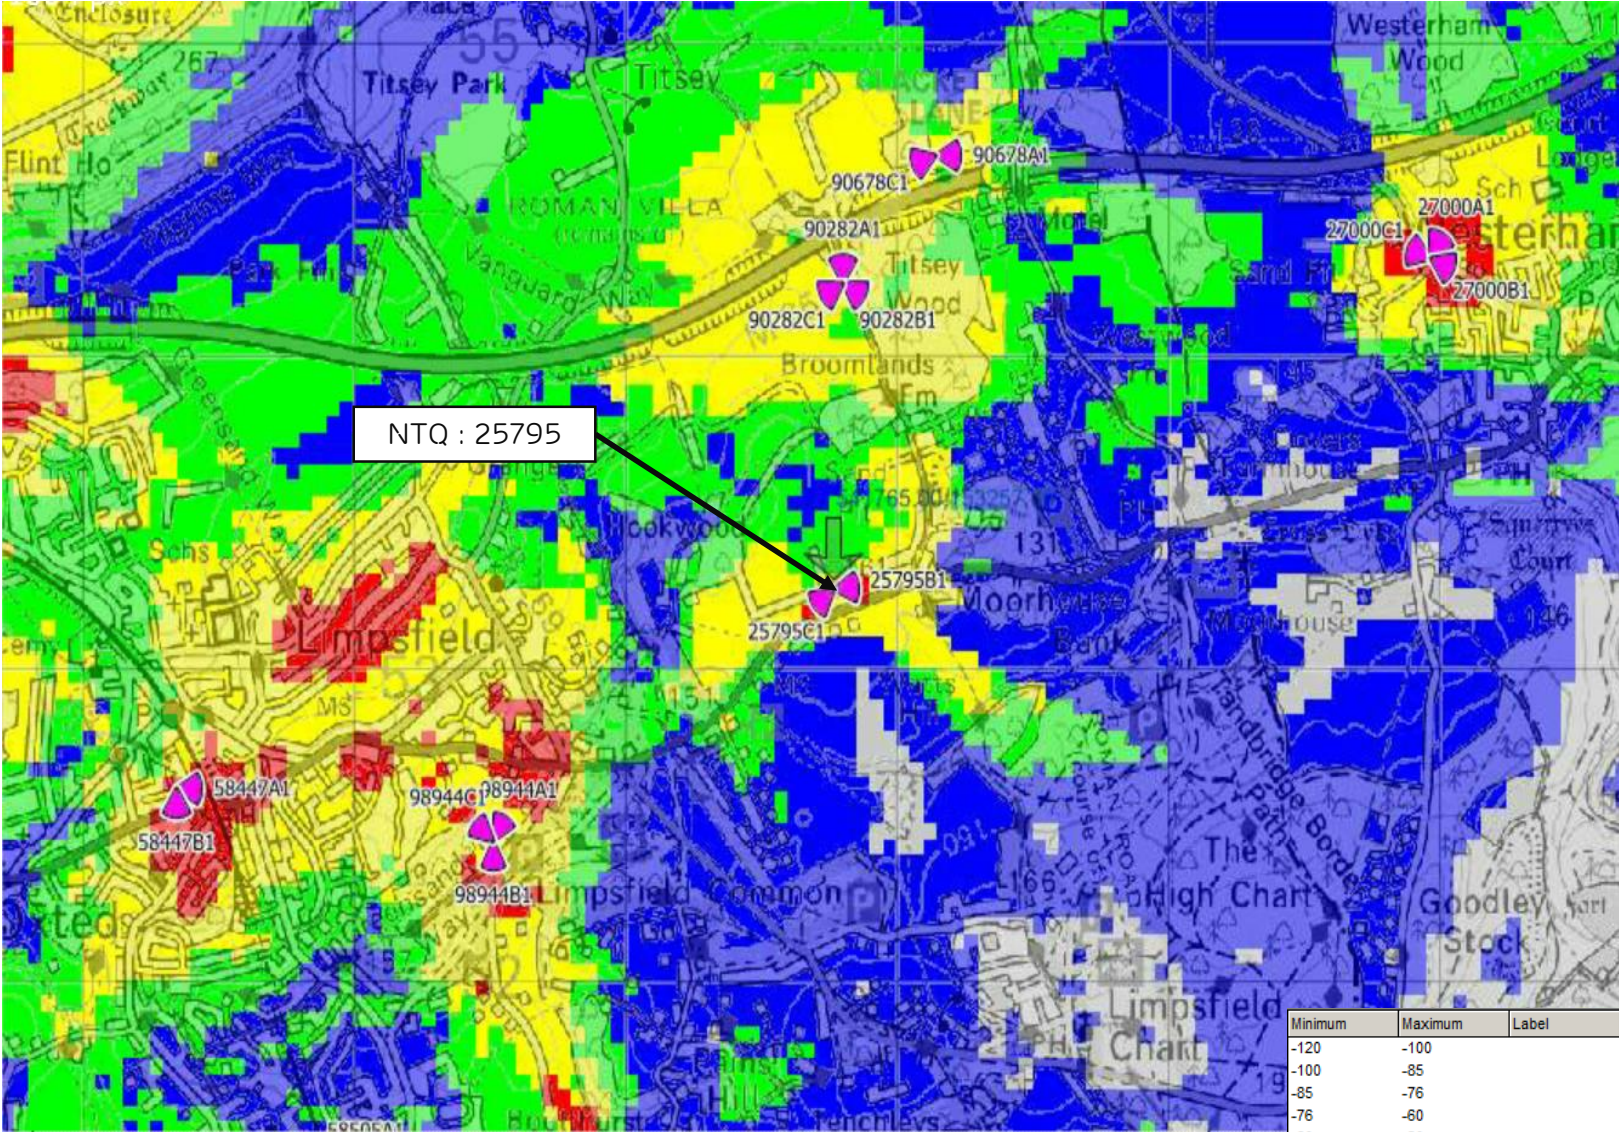

3G RSCP PLOT OUTDOOR LIVE SITES WITH NTQ 25795