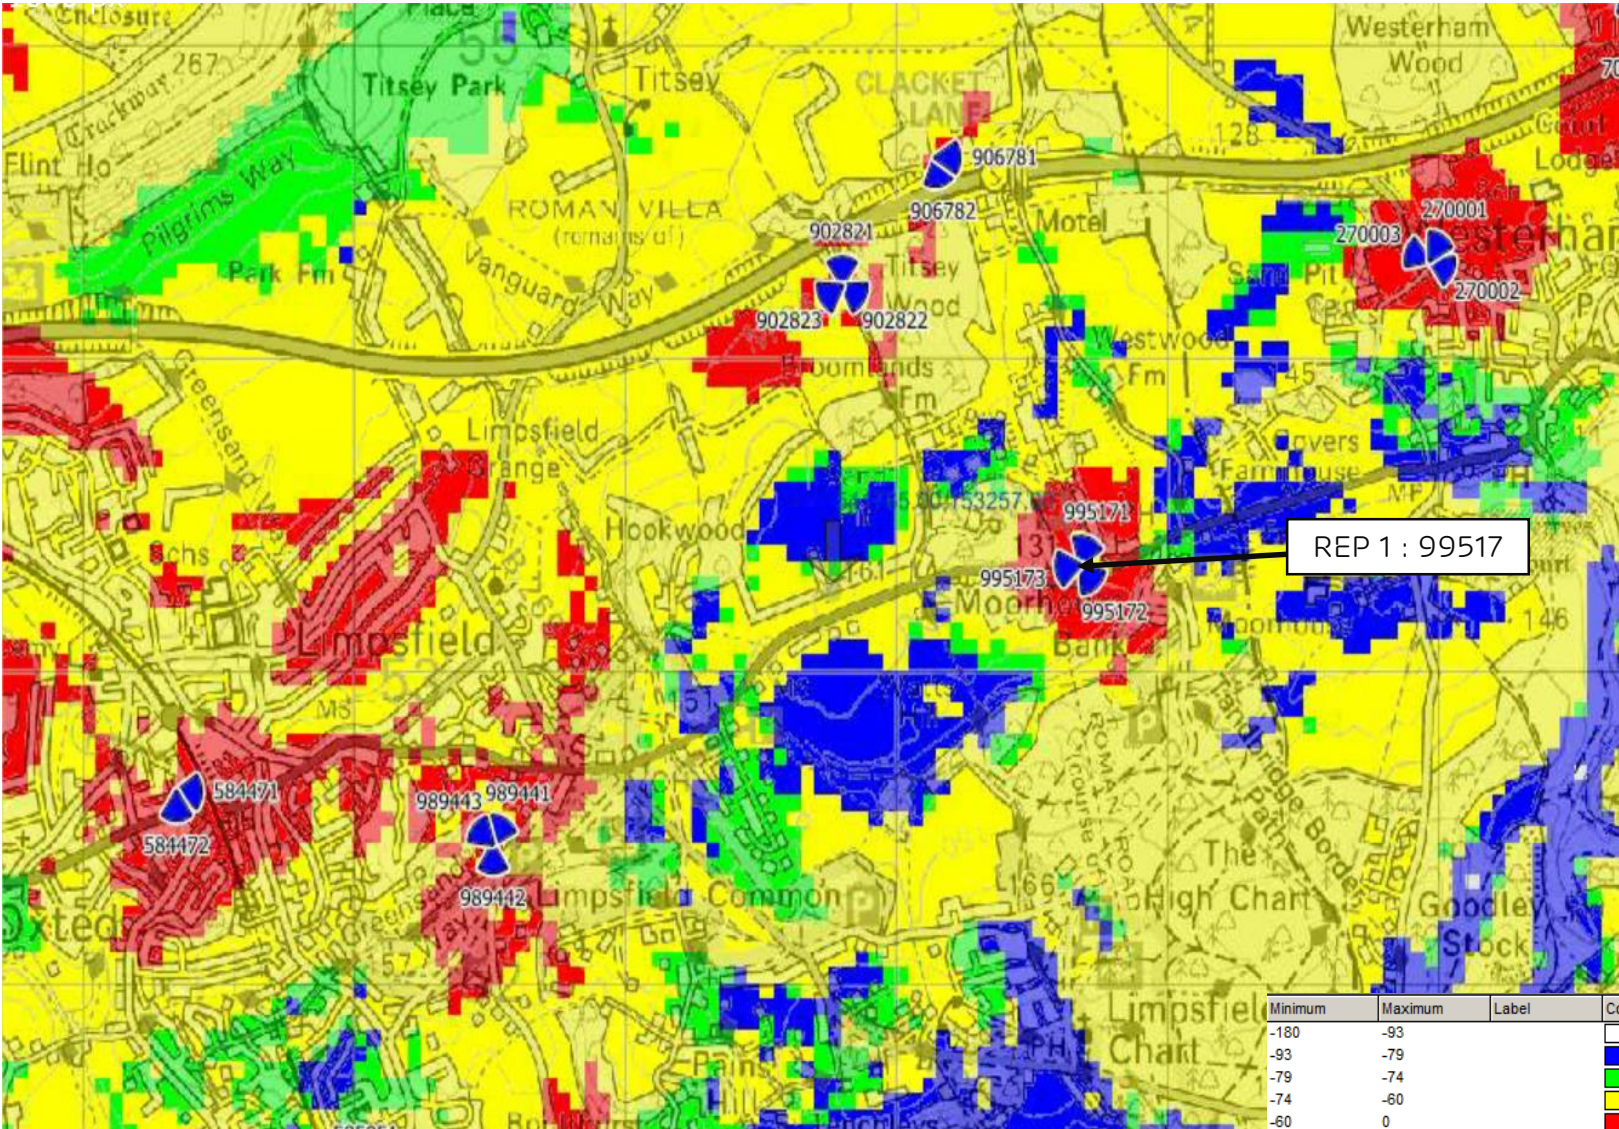

2G RX PLOT OUTDOOR LIVE SITES WITH REP 1 99517