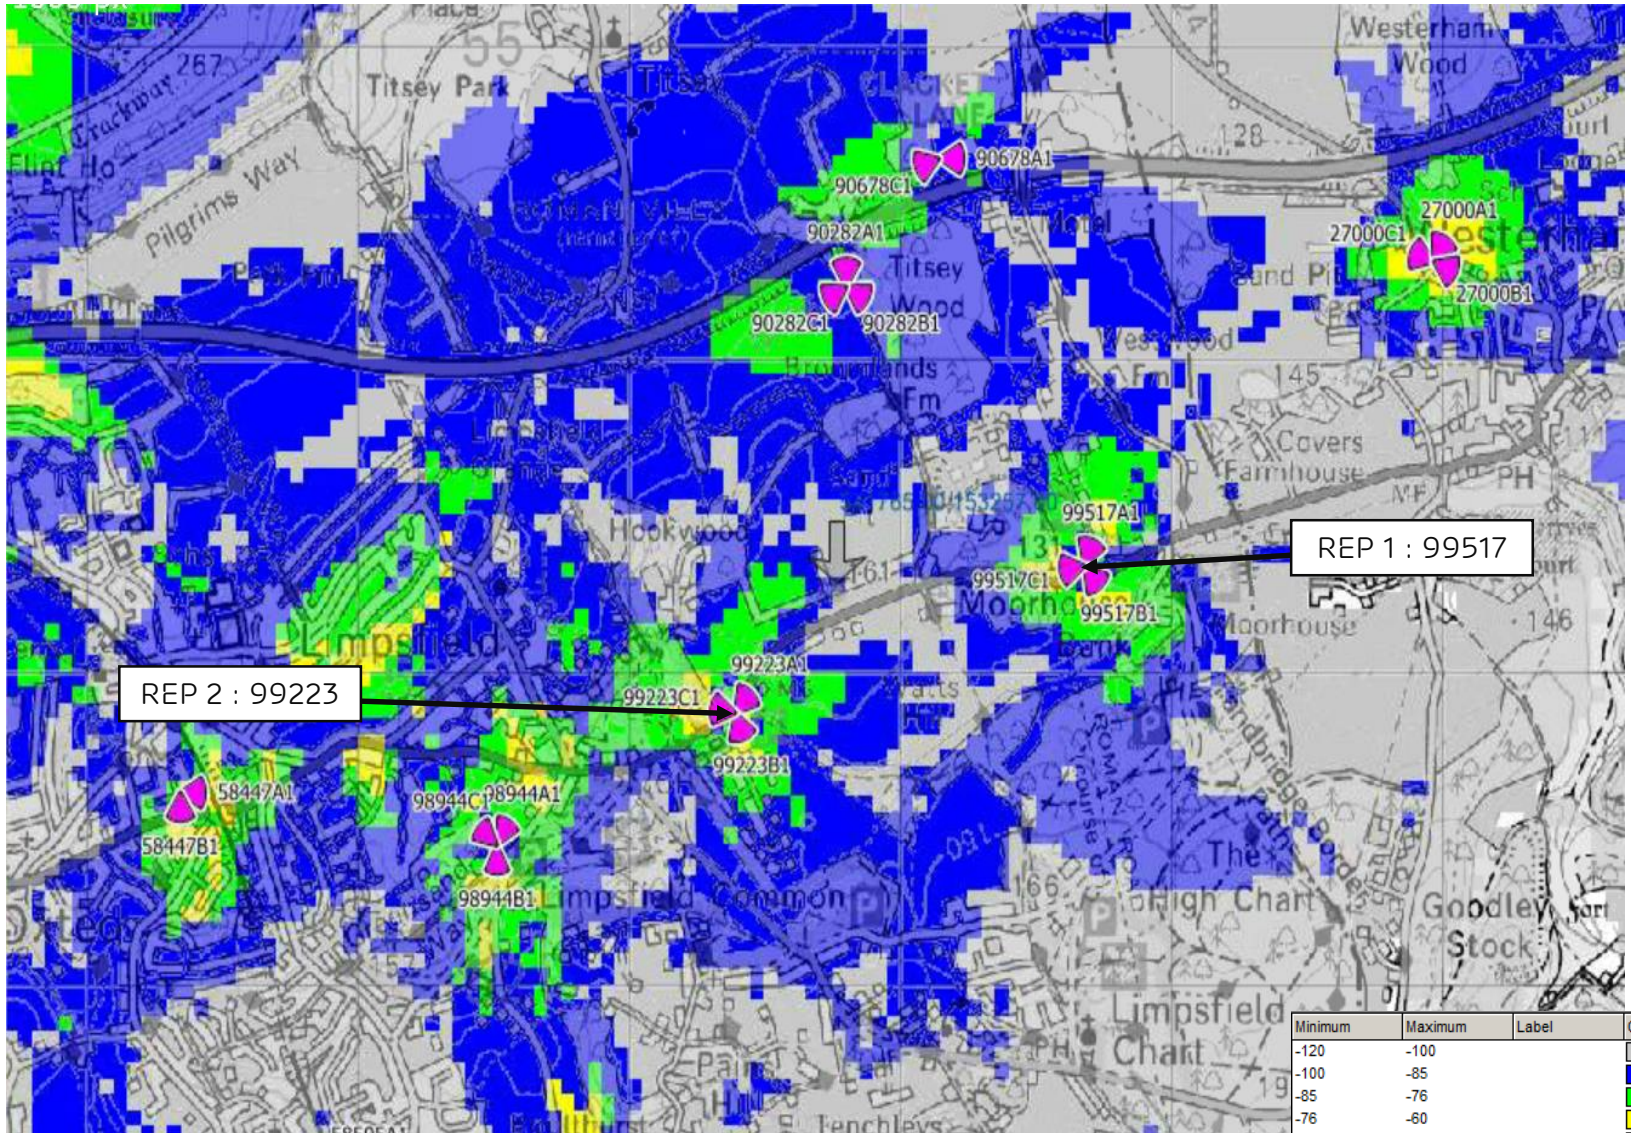

3G RSCP PLOT INDOOR LIVE SITES WITH REP 1 99517 & REP 2 99223