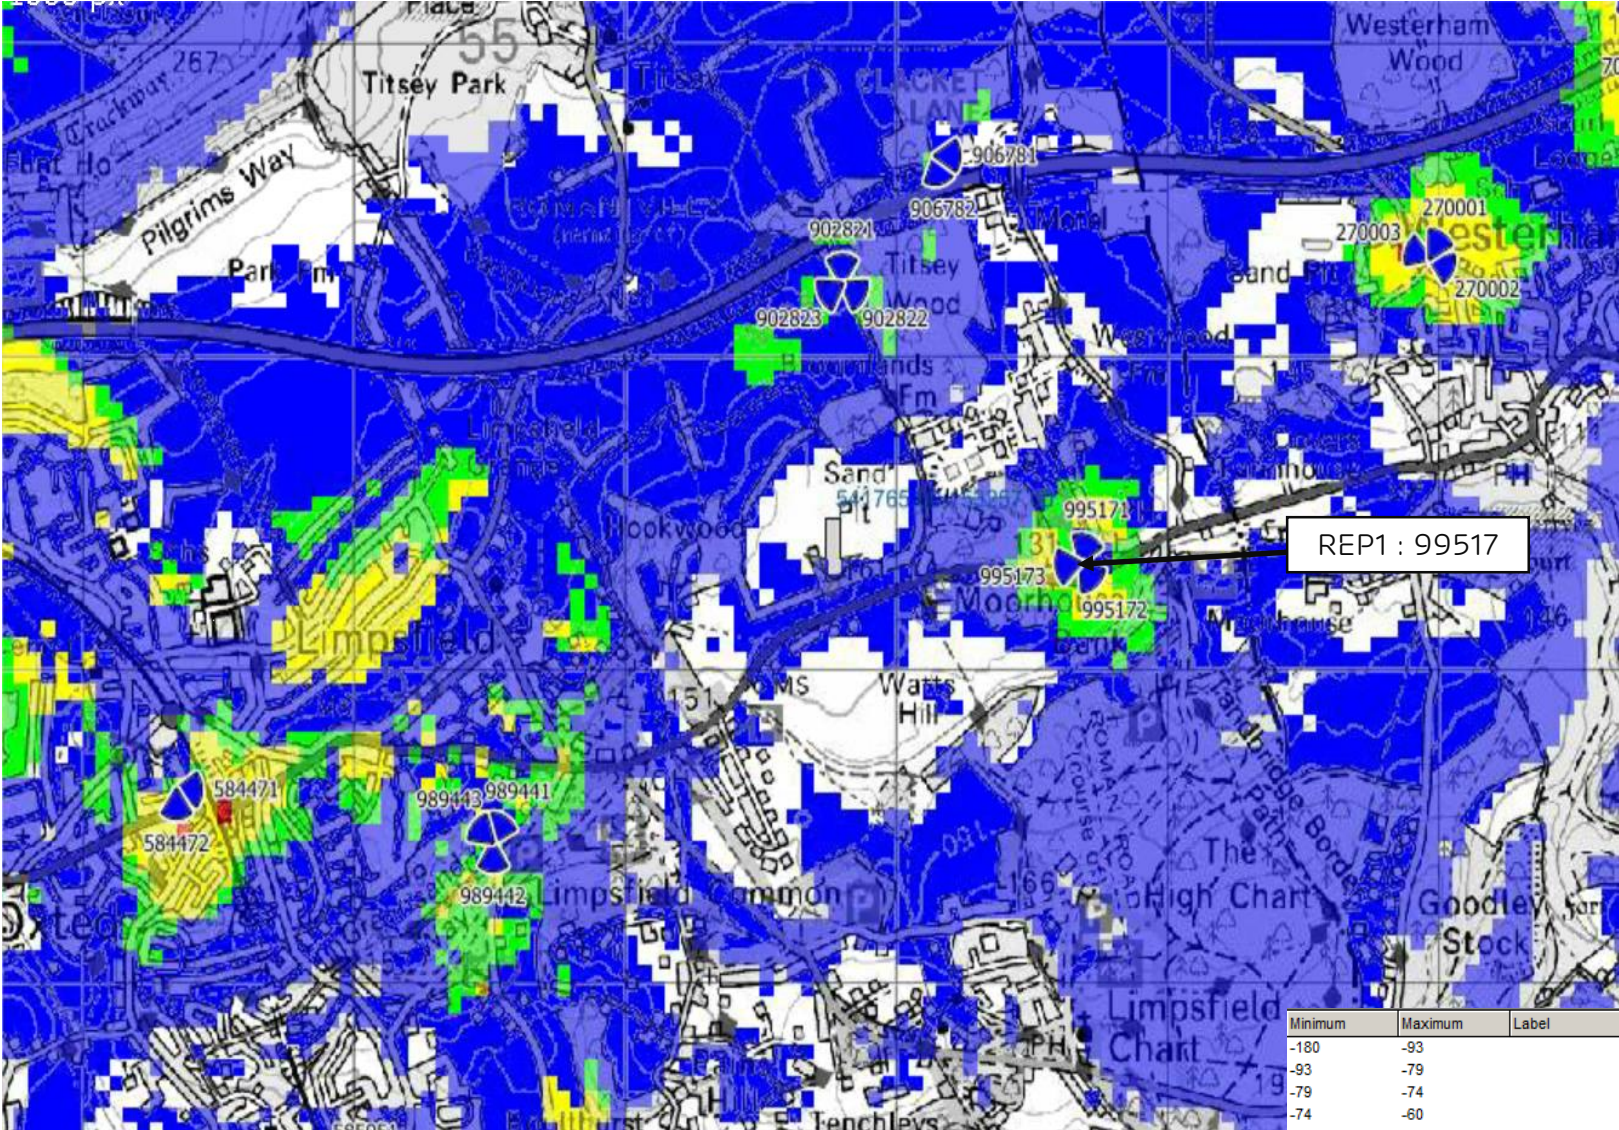

2G RX PLOT INDOOR LIVE SITES WITH REP 1 99517