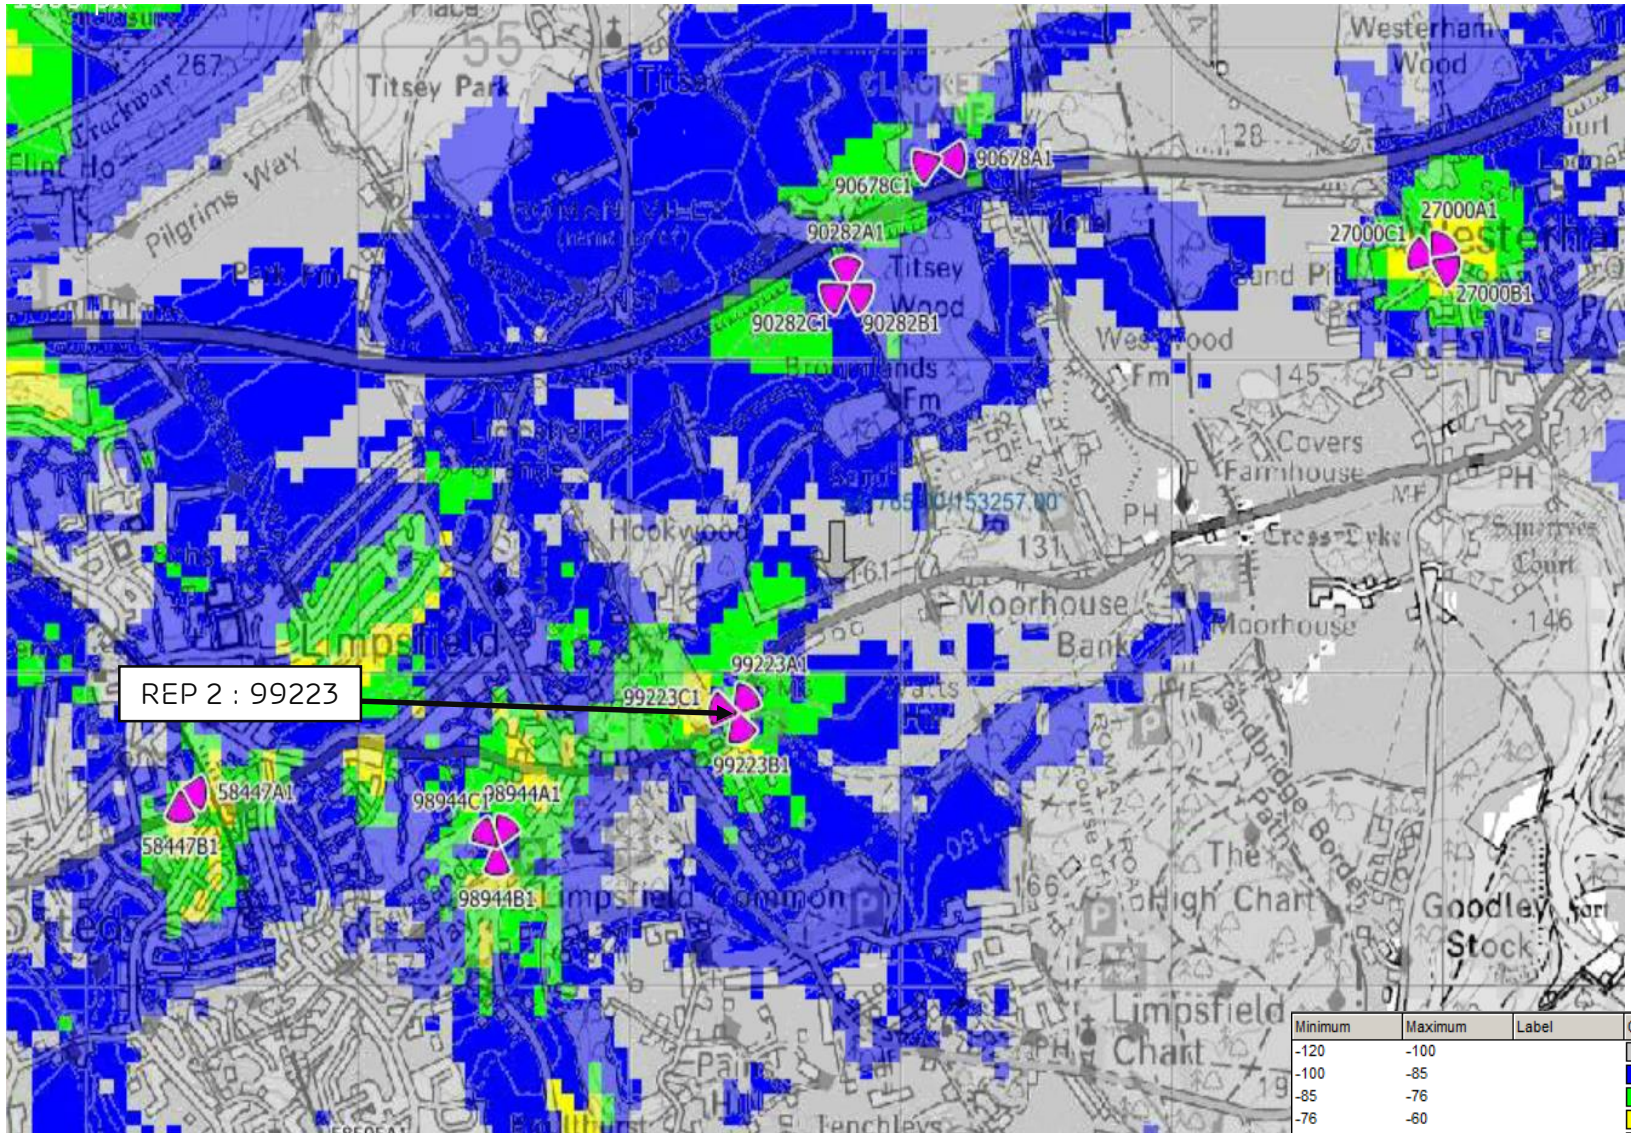

NTQ :

25795 - MOORHOUSE SAND PITS 170653

REP1 : 99517 - WESTERHAM ROAD LAY-BY VERGE

REP2 : 99223 - BALLARDS LANE VERGE

2G/3G/4G COVERAGE PLOTS - EE

NTQ SITE SPECIFIC

AREA MAP

- 2G Sector
- 3G Sector
- 4G Sector
- OUK Exclusive
- TM Exclusive
- H3G Exclusive
- TM/OUK
- TMH3G
- TMH3G/OUK
- OUKH3G

3G RSCP PLOT INDOOR LIVE SITES WITH NTQ 25795

3G RSCP PLOT INDOOR LIVE SITES WITHOUT NTQ 25795

3G RSCP PLOT INDOOR LIVE SITES WITH REP 1 99517

3G RSCP PLOT INDOOR LIVE SITES WITH REP 2 99223

3G RSCP PLOT INDOOR LIVE SITES WITH REP 1 99517 & REP 2 99223

3G RSCP PLOT OUTDOOR LIVE SITES WITH NTQ 25795

3G RSCP PLOT OUTDOOR LIVE SITES WITHOUT NTQ 25795

3G RSCP PLOT OUTDOOR LIVE SITES WITH REP 1 99517

3G RSCP PLOT OUTDOOR LIVE SITES WITH REP 2 99223

3G RSCP PLOT OUTDOOR LIVE SITES WITH REP 1 99517 & REP 2 99223

4G 1800 RSRP PLOT OUTDOOR LIVE SITES WITH REP 2 99223

4G 1800 RSRP PLOT OUTDOOR LIVE SITES WITH REP 1 99517 & REP 2 99223

ERICSSON