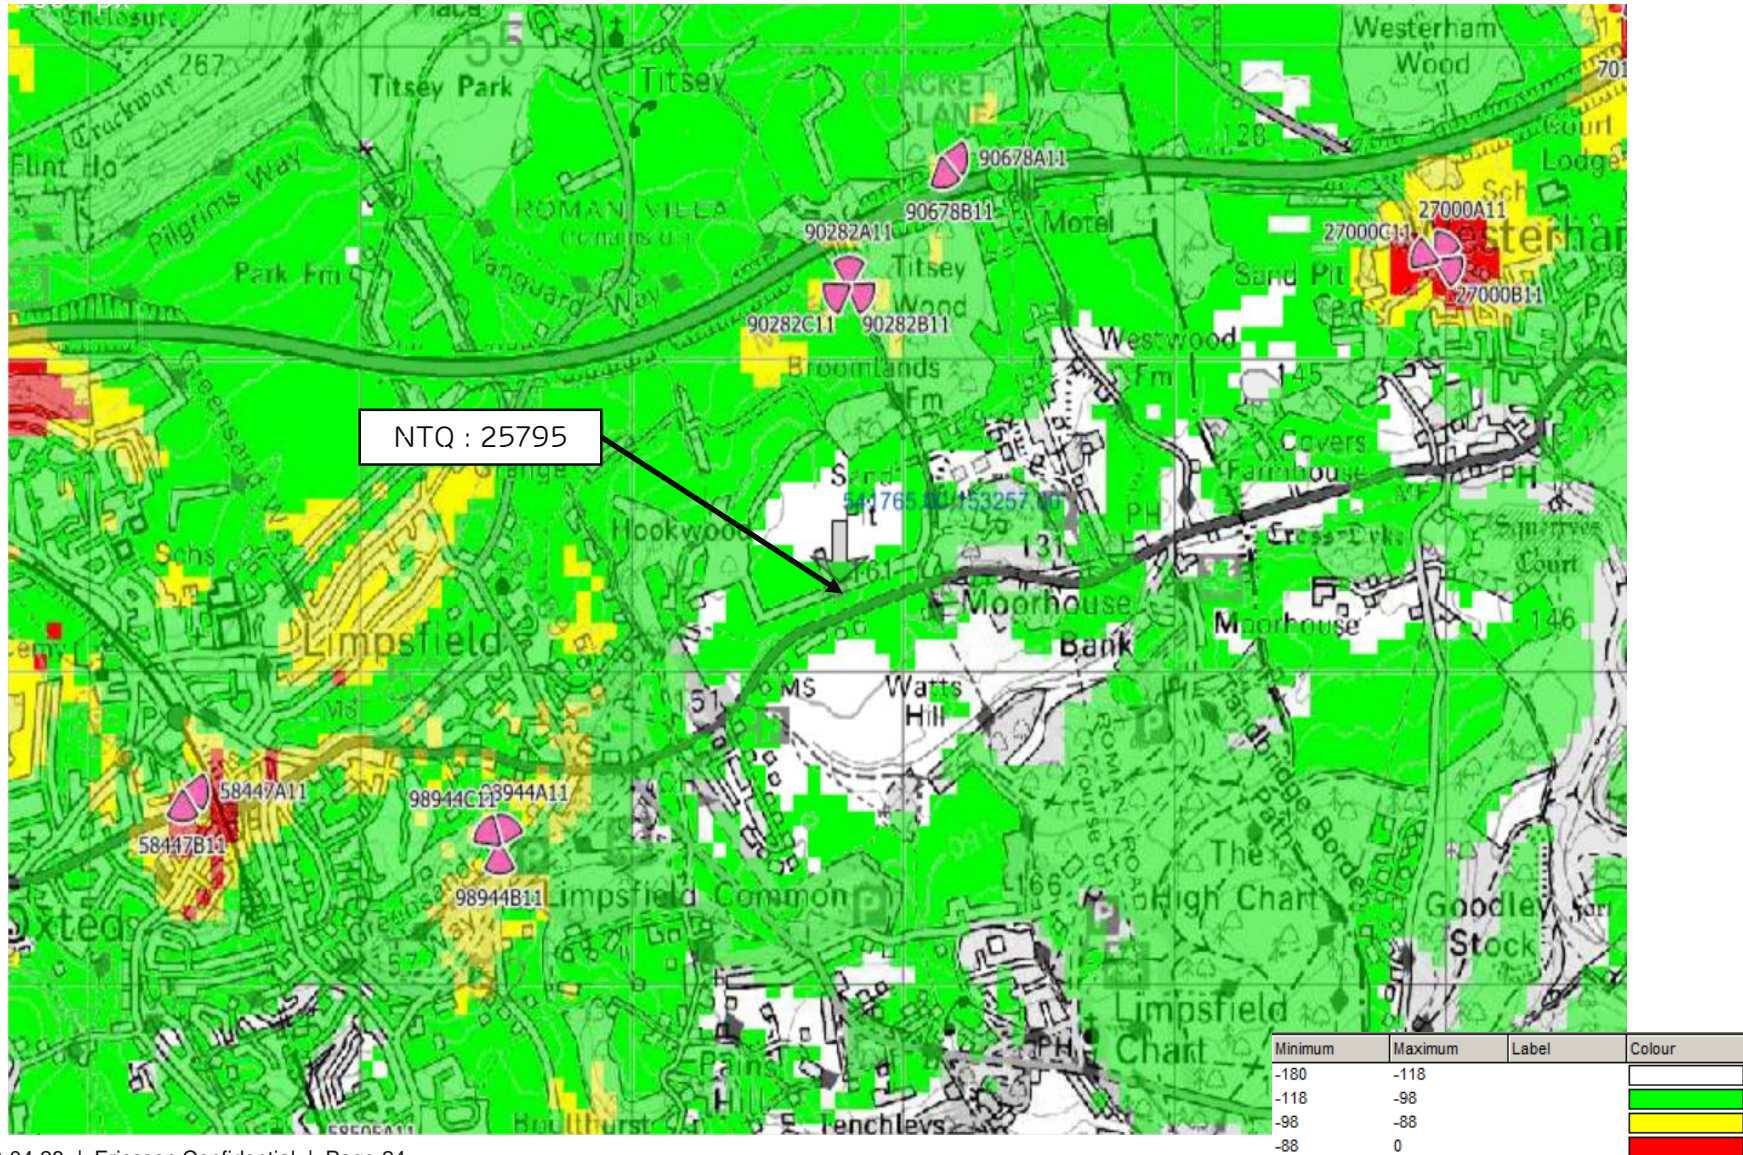

4G 1800 RSRP PLOT INDOOR LIVE SITES WITHOUT NTQ 25795