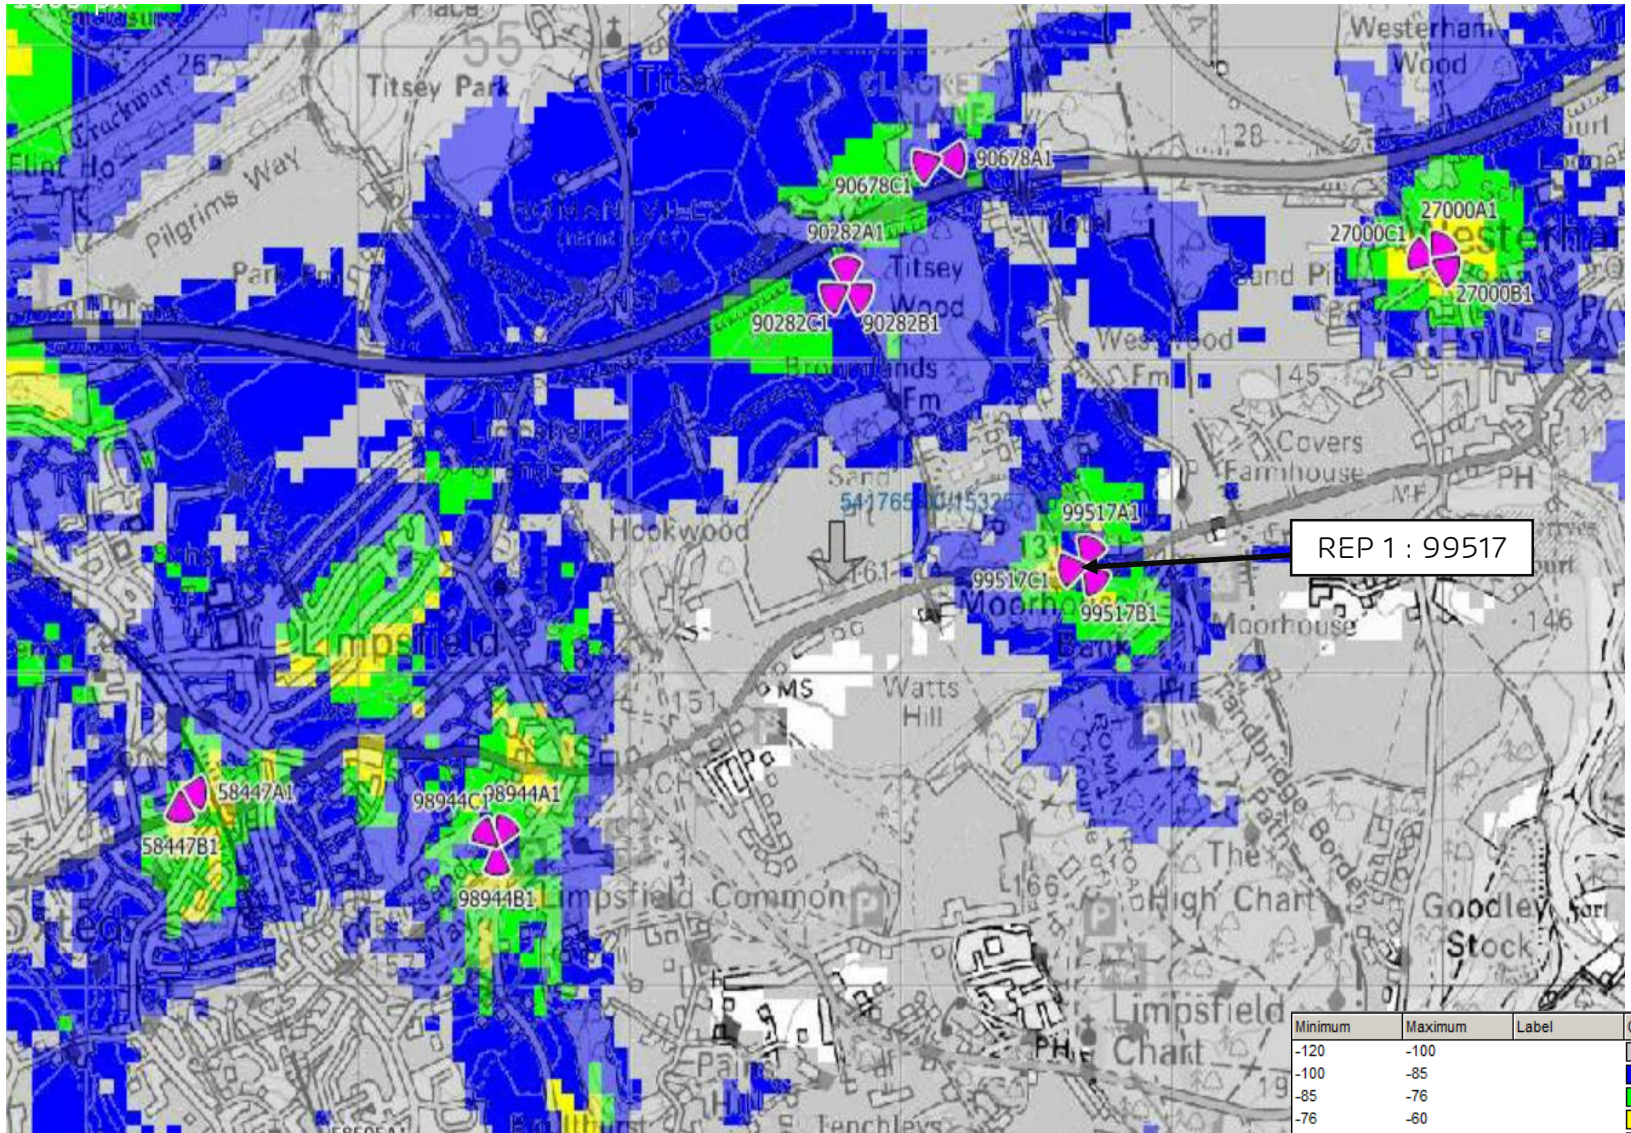

3G RSCP PLOT INDOOR LIVE SITES WITH REP 1 99517