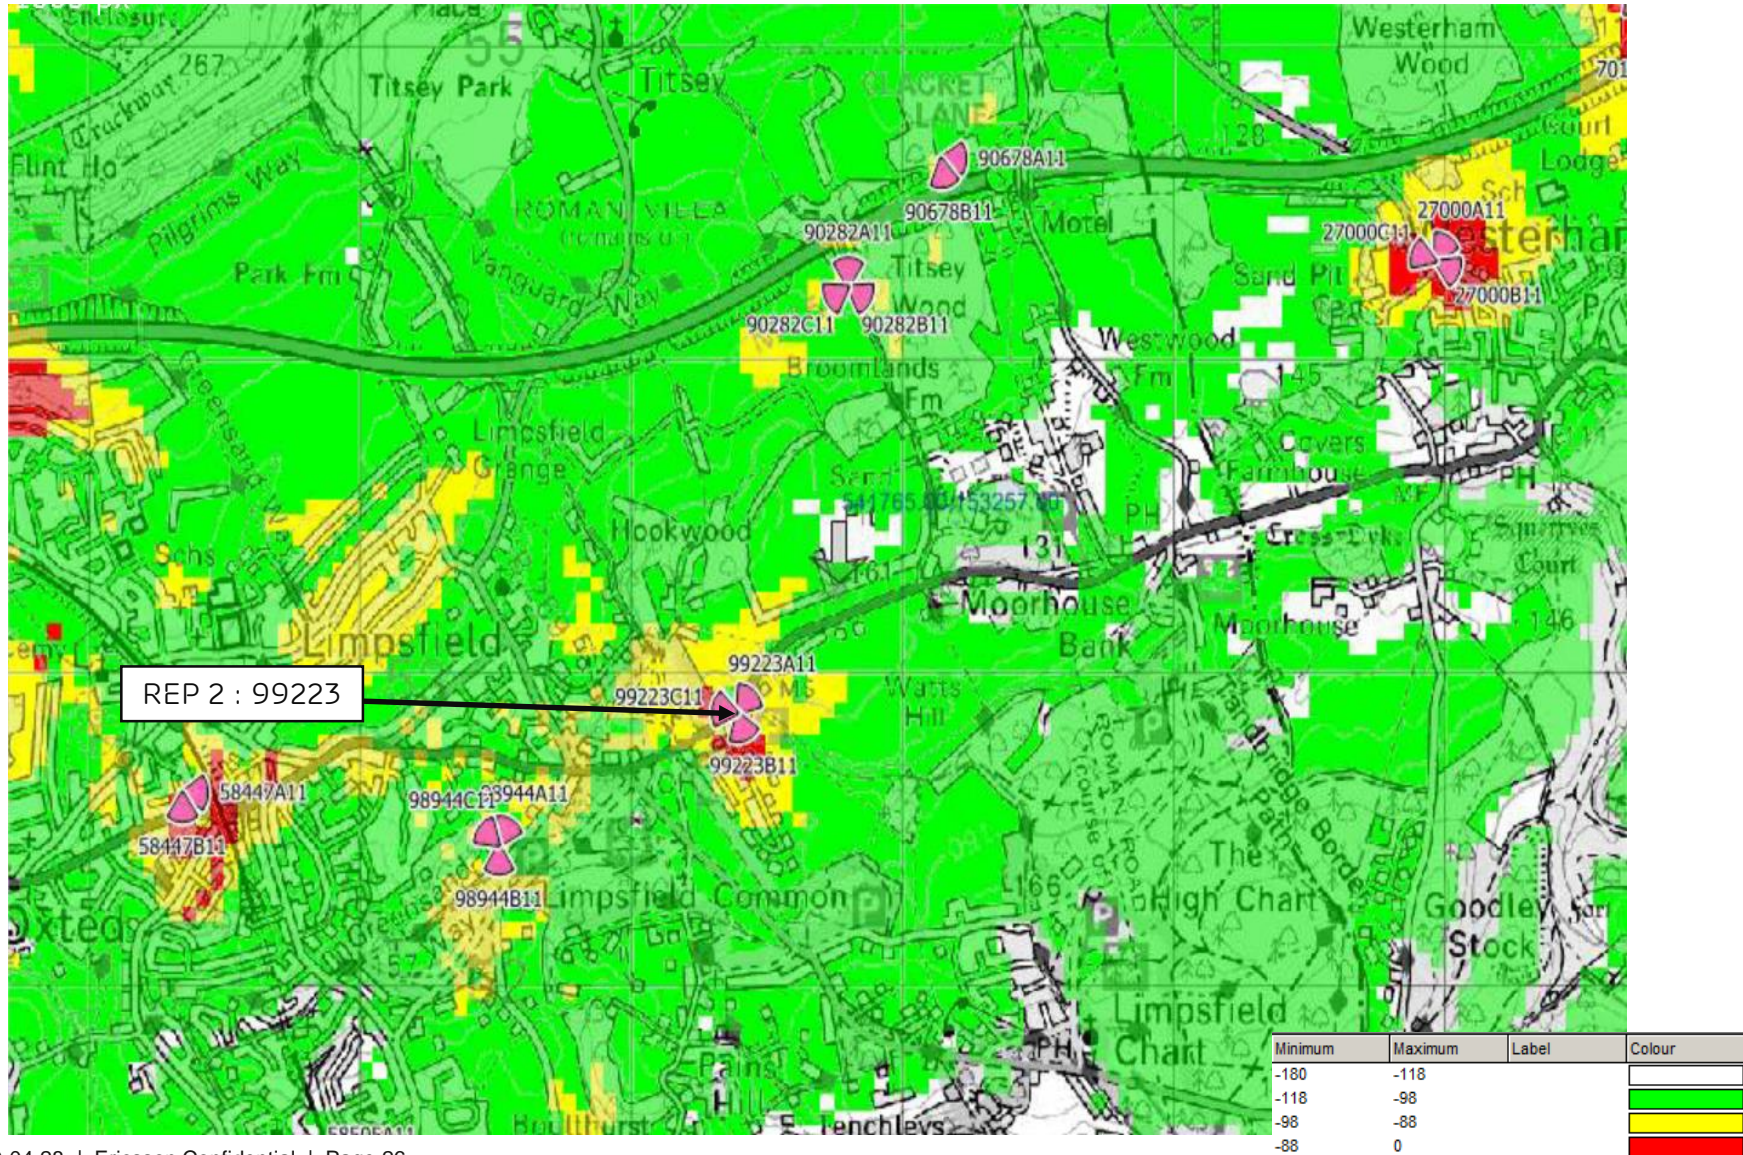

4G 1800 RSRP PLOT INDOOR LIVE SITES WITH REP 2 99223