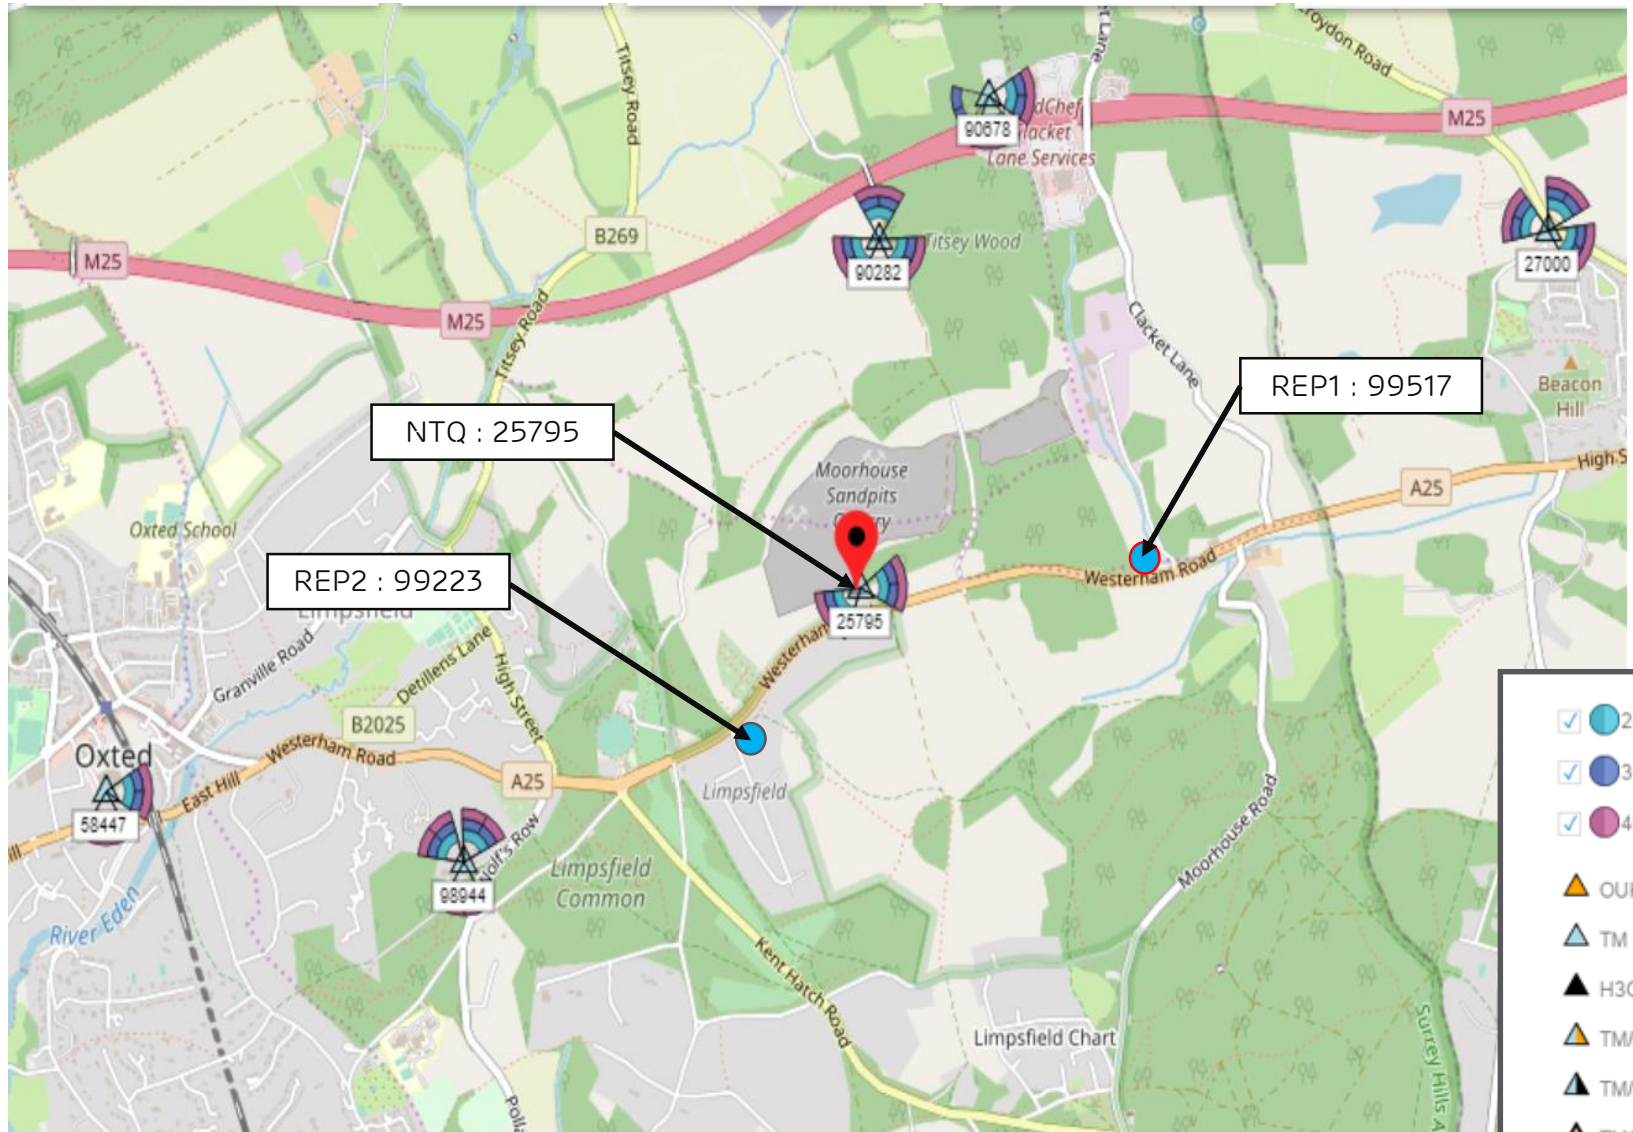

NTQ :

25795 - MOORHOUSE SAND PITS 170653

REP1 : 99517 - WESTERHAM ROAD LAY-BY VERGE

REP2 : 99223 - BALLARDS LANE VERGE

2G/3G/4G COVERAGE PLOTS - EE

NTQ SITE SPECIFIC

AREA MAP

- 2G Sector
- 3G Sector
- 4G Sector
- OUK Exclusive
- TM Exclusive
- H3G Exclusive
- TM/OUK
- TMH3G
- TMH3G/OUK
- OUKH3G

2G RX PLOT INDOOR LIVE SITES WITH NTQ 25795

2G RX PLOT INDOOR LIVE SITES WITHOUT NTQ 25795

2G RX PLOT INDOOR LIVE SITES WITH REP 1 99517

2G RX PLOT INDOOR LIVE SITES WITH REP 2 99223

2G RX PLOT INDOOR LIVE SITES WITH REP 1 99517 & REP 2 99223

2G RX PLOT OUTDOOR LIVE SITES WITH NTQ 25795

2G RX PLOT OUTDOOR LIVE SITES WITHOUT NTQ 25795

2G RX PLOT OUTDOOR LIVE SITES WITH REP 1 99517

2G RX PLOT OUTDOOR LIVE SITES WITH REP 2 99223

2G RX PLOT OUTDOOR LIVE SITES WITH REP 1 99517 & REP 2 99223

4G 1800 RSRP PLOT OUTDOOR LIVE SITES WITH REP 2 99223

4G 1800 RSRP PLOT OUTDOOR LIVE SITES WITH REP 1 99517 & REP 2 99223

ERICSSON