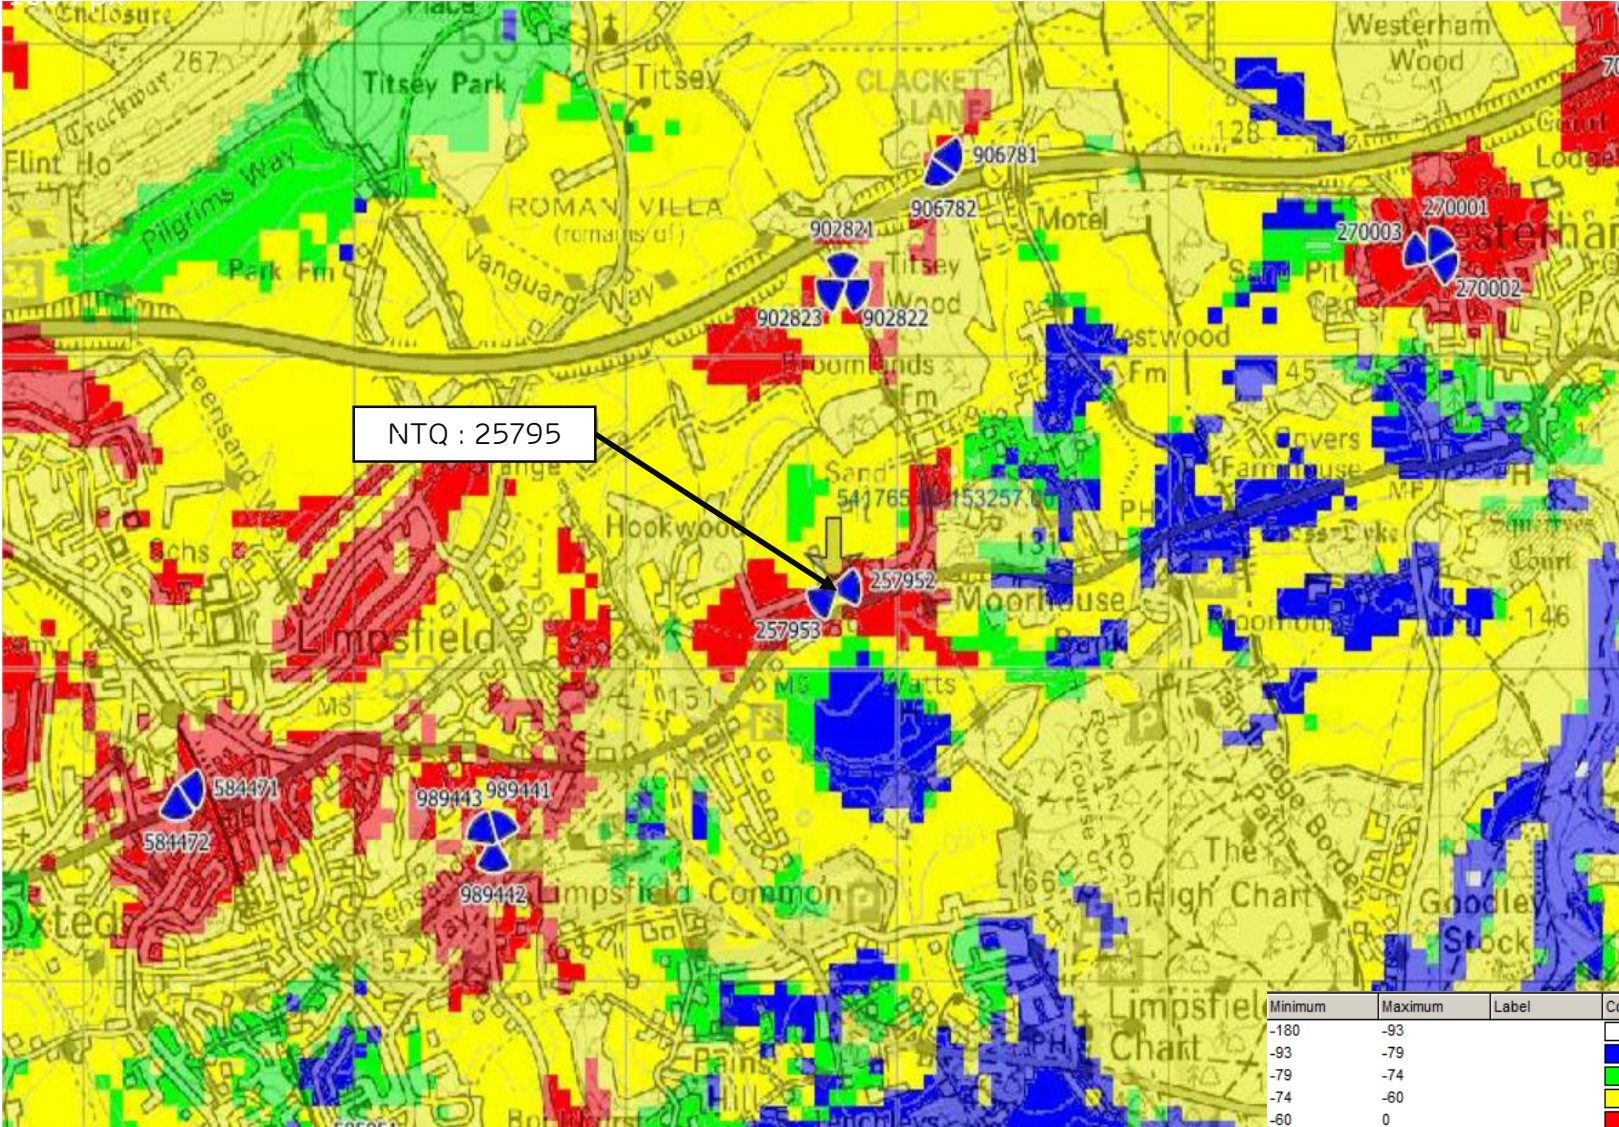

2G RX PLOT OUTDOOR LIVE SITES WITH NTQ 25795