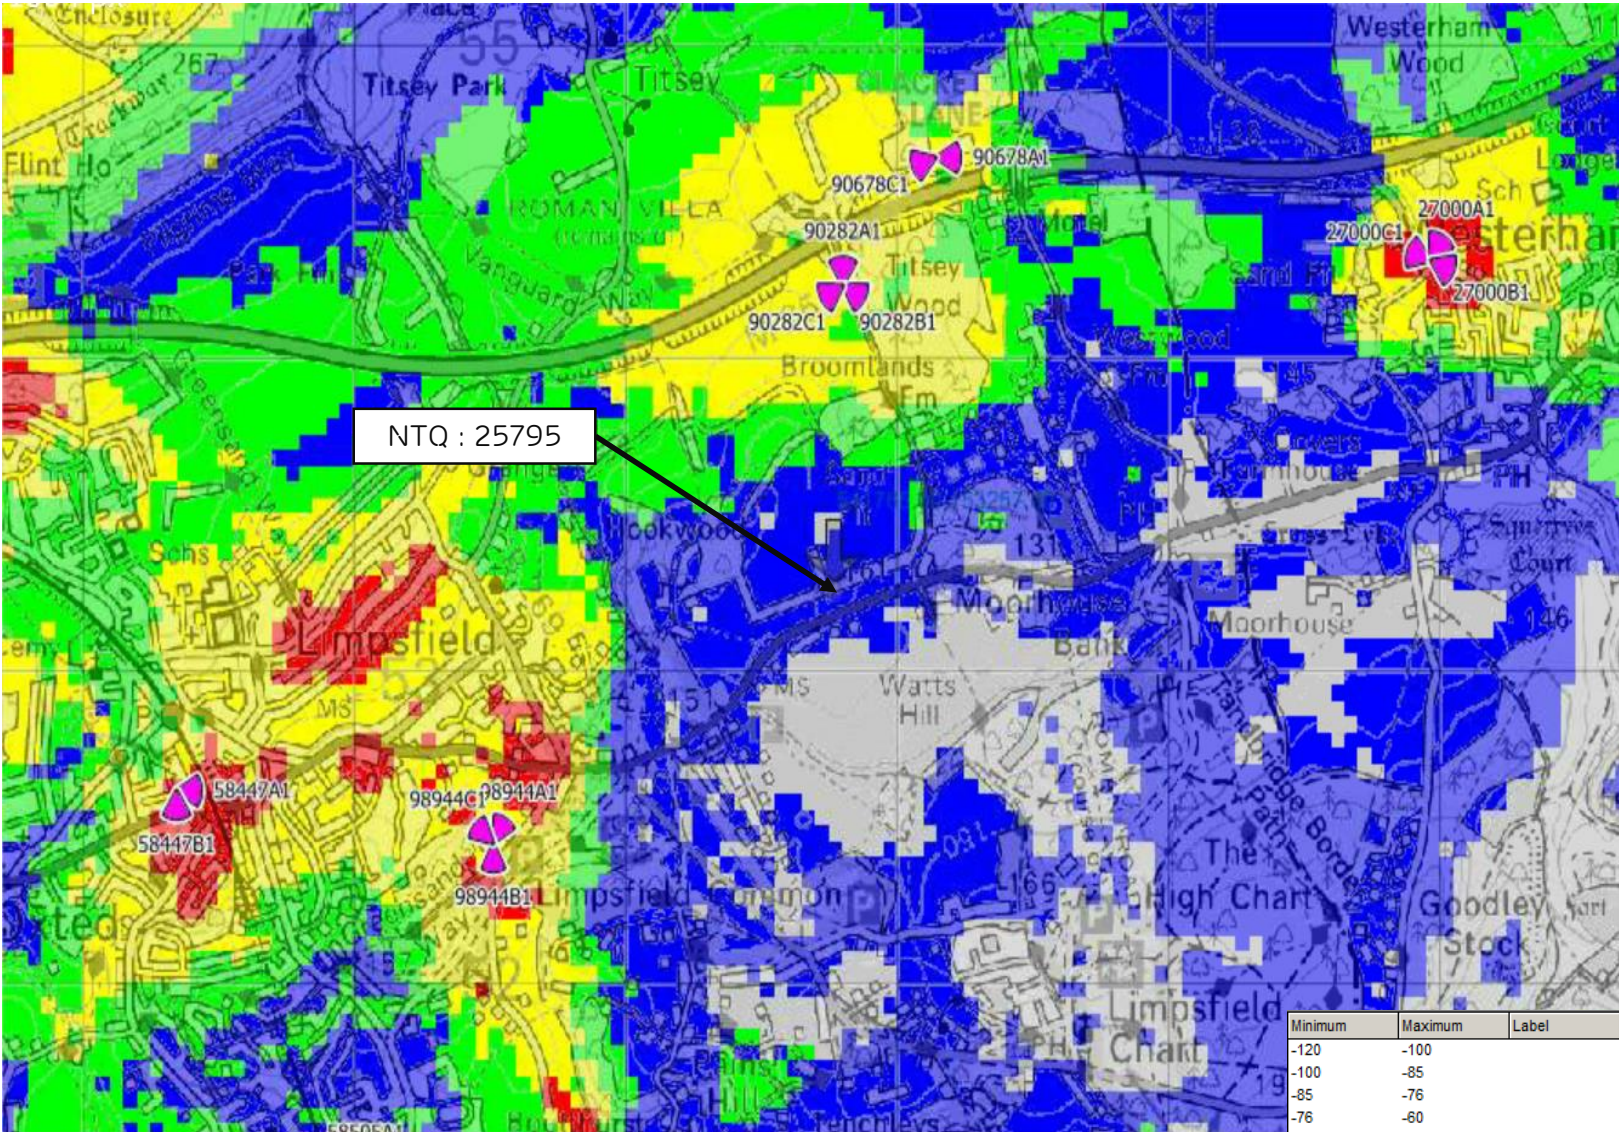

3G RSCP PLOT OUTDOOR LIVE SITES WITHOUT NTQ 25795