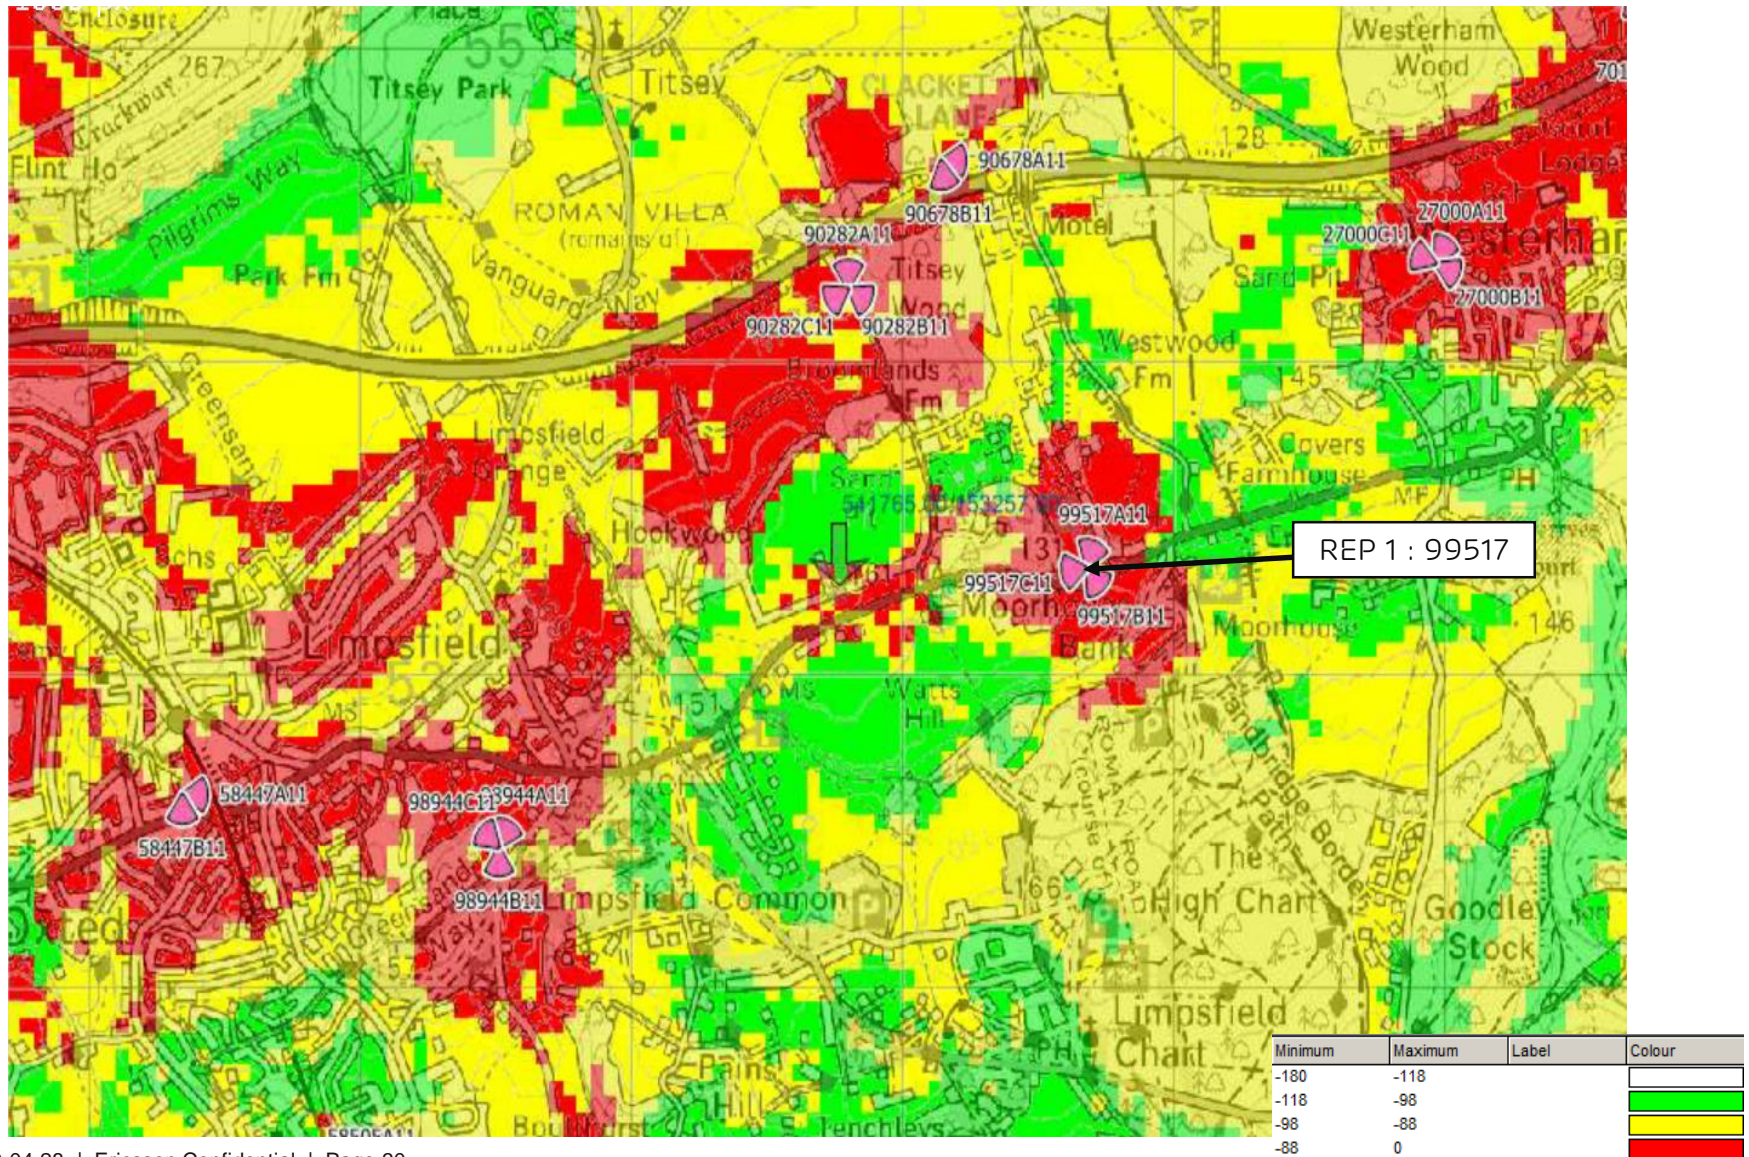

4G 1800 RSRP PLOT INDOOR LIVE SITES WITH REP 1 99517 & REP 2 99223

4G 1800 RSRP PLOT OUTDOOR LIVE SITES WITH NTQ 25795

4G 1800 RSRP PLOT OUTDOOR LIVE SITES WITHOUT NTQ 25795

4G 1800 RSRP PLOT OUTDOOR LIVE SITES WITH REP 1 99517

4G 1800 RSRP PLOT OUTDOOR LIVE SITES WITH REP 2 99223

4G 1800 RSRP PLOT OUTDOOR LIVE SITES WITH REP 1 99517 & REP 2 99223

ERICSSON