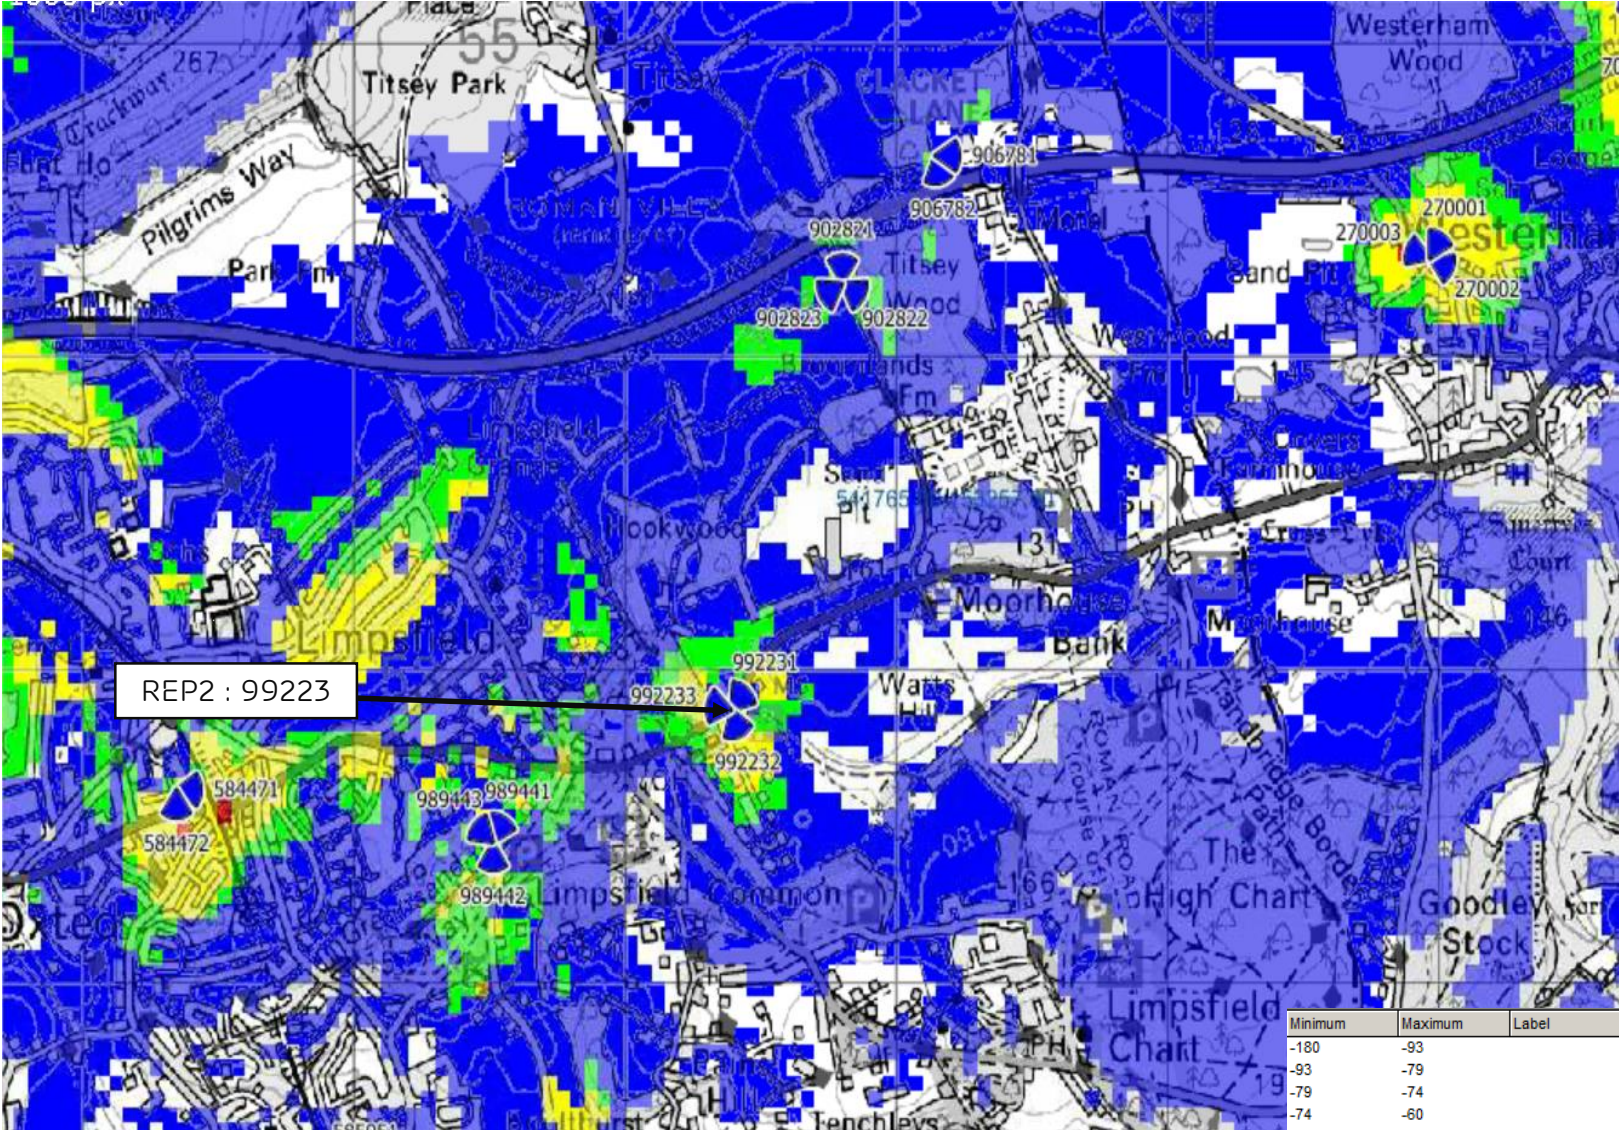

2G RX PLOT INDOOR LIVE SITES WITH REP 2 99223