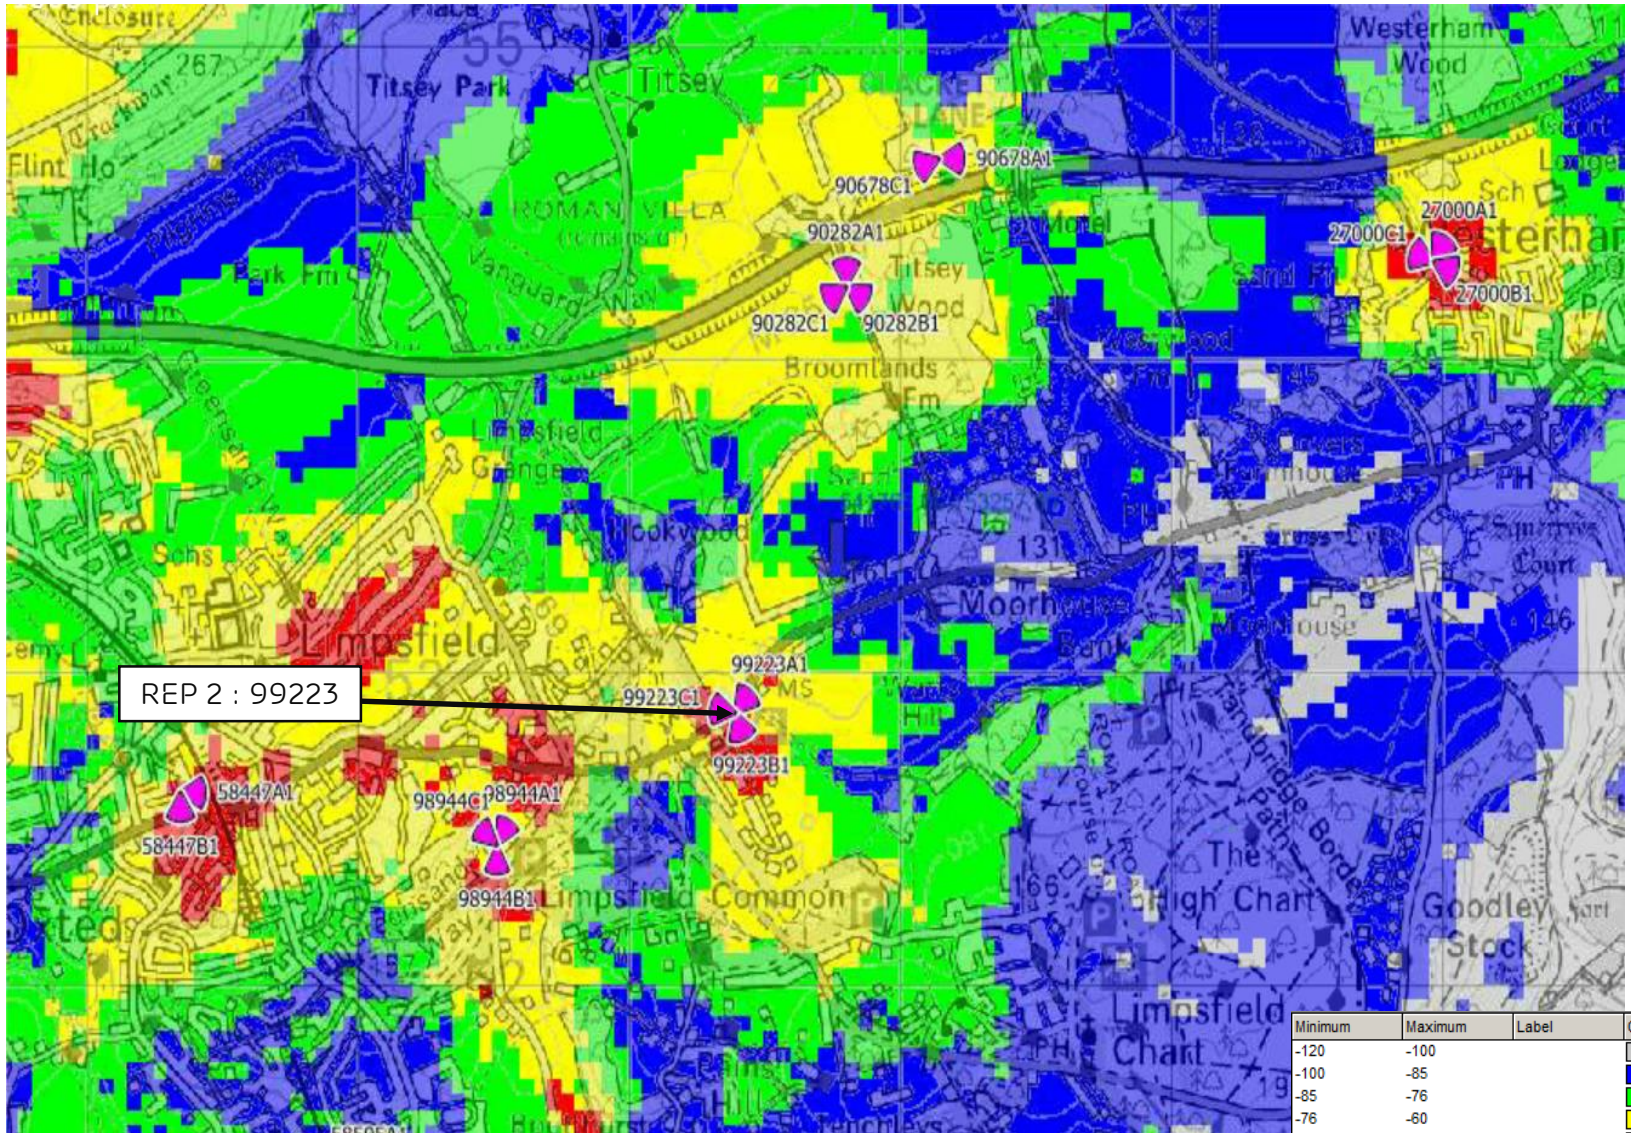

NTQ :

25795 - MOORHOUSE SAND PITS 170653

REP1 : 99517 - WESTERHAM ROAD LAY-BY VERGE

REP2 : 99223 - BALLARDS LANE VERGE

2G/3G/4G COVERAGE PLOTS - EE

NTQ SITE SPECIFIC

AREA MAP

- 2G Sector
- 3G Sector
- 4G Sector
- OUK Exclusive
- TM Exclusive
- H3G Exclusive
- TM/OUK
- TMH3G
- TMH3G/OUK
- OUKH3G

3G RSCP PLOT OUTDOOR LIVE SITES WITH NTQ 25795

3G RSCP PLOT OUTDOOR LIVE SITES WITHOUT NTQ 25795

3G RSCP PLOT OUTDOOR LIVE SITES WITH REP 1 99517

3G RSCP PLOT OUTDOOR LIVE SITES WITH REP 2 99223

3G RSCP PLOT OUTDOOR LIVE SITES WITH REP 1 99517 & REP 2 99223

4G 1800 RSRP PLOT OUTDOOR LIVE SITES WITH REP 2 99223

4G 1800 RSRP PLOT OUTDOOR LIVE SITES WITH REP 1 99517 & REP 2 99223

ERICSSON