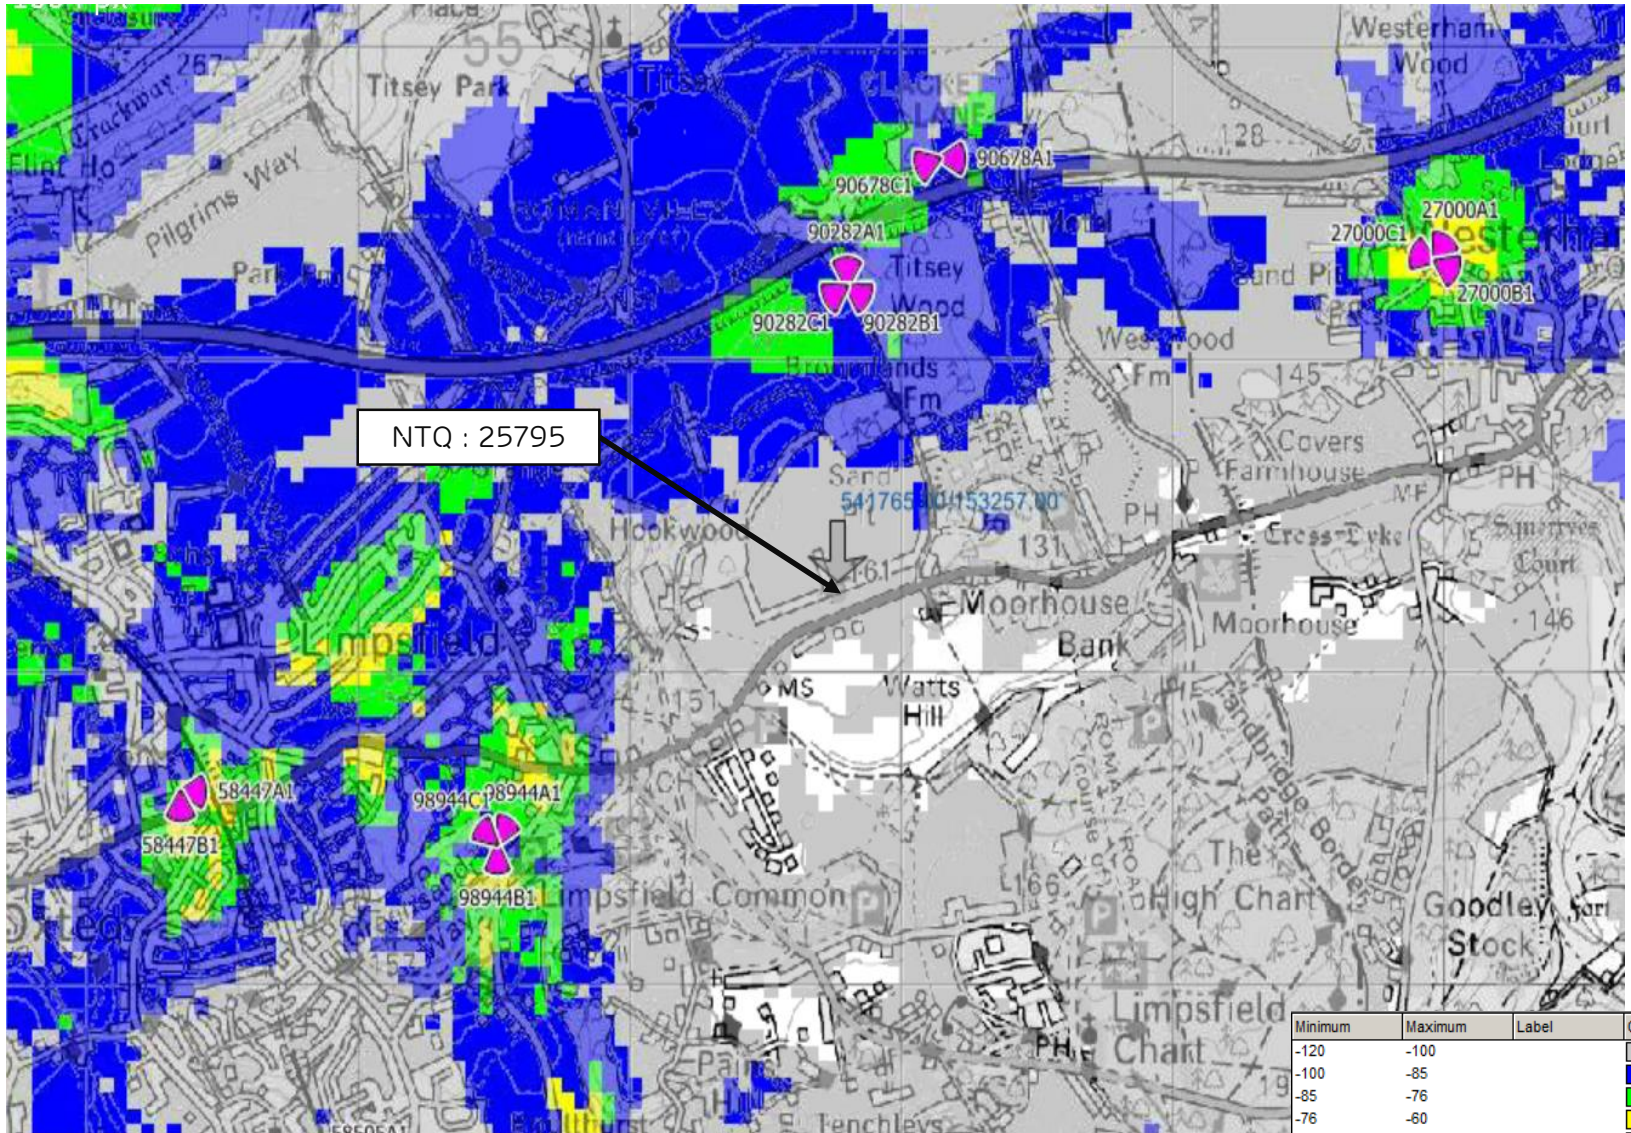

3G RSCP PLOT INDOOR LIVE SITES WITHOUT NTQ 25795