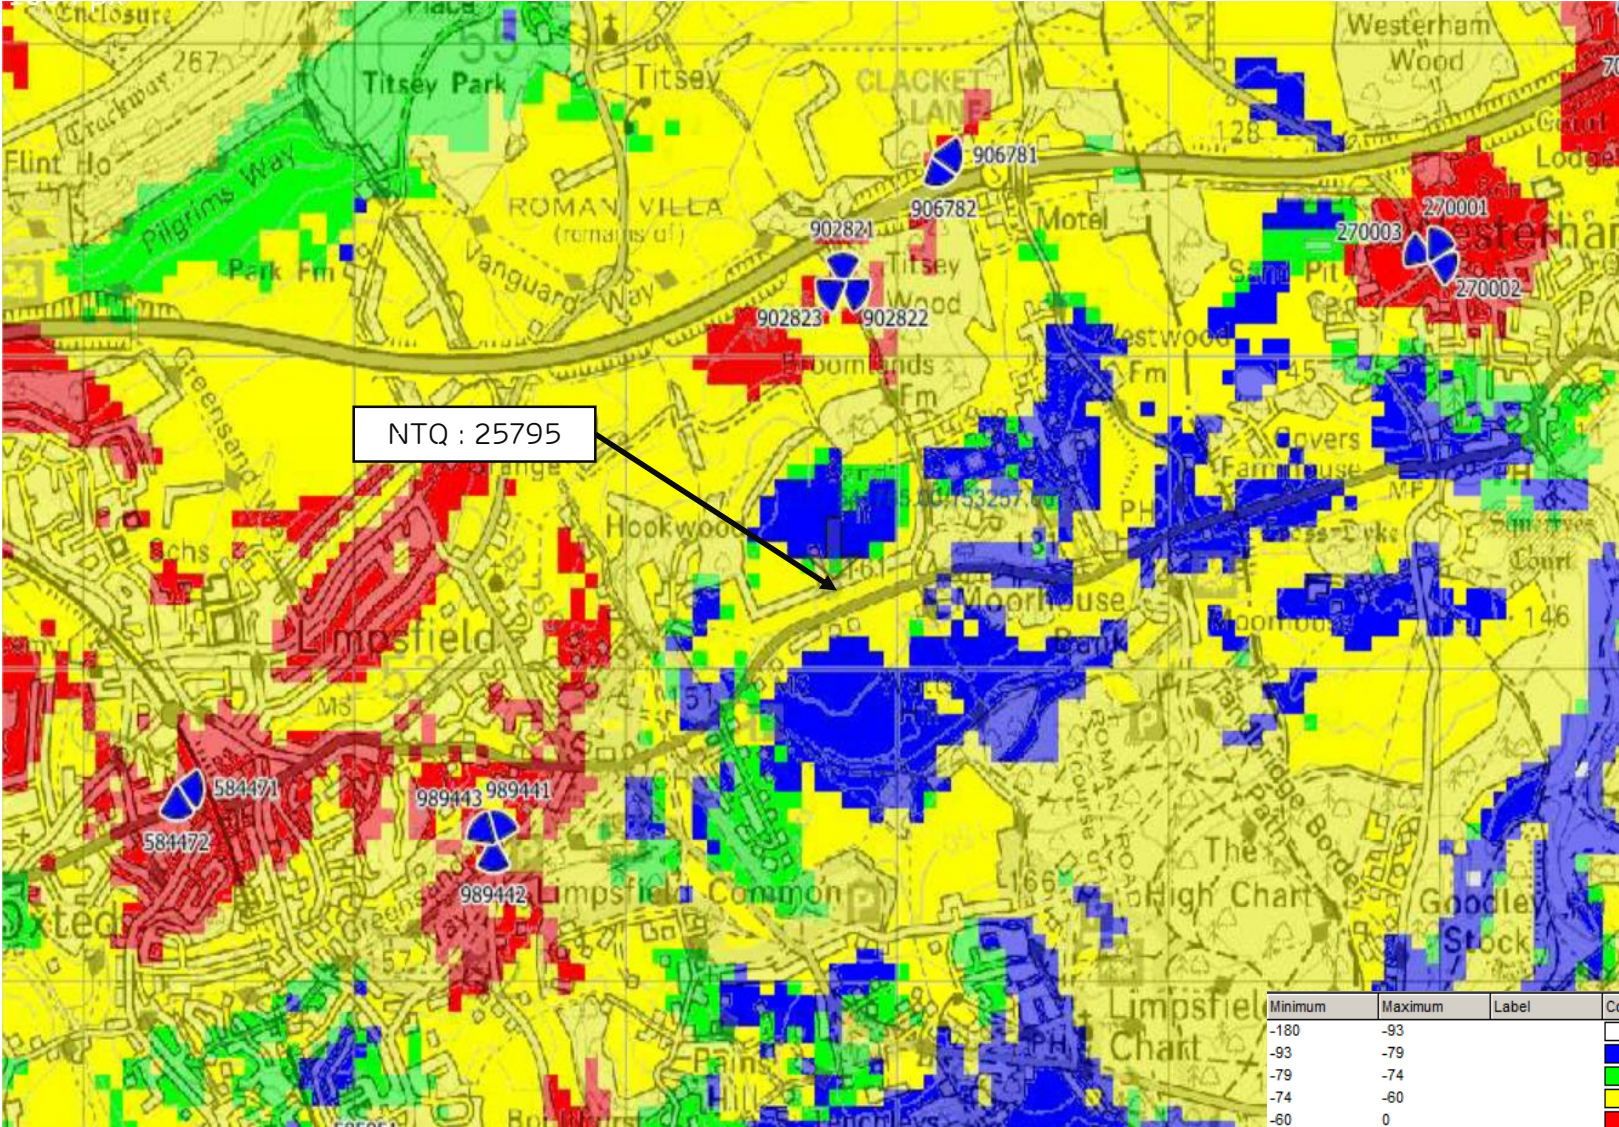

2G RX PLOT OUTDOOR LIVE SITES WITHOUT NTQ 25795