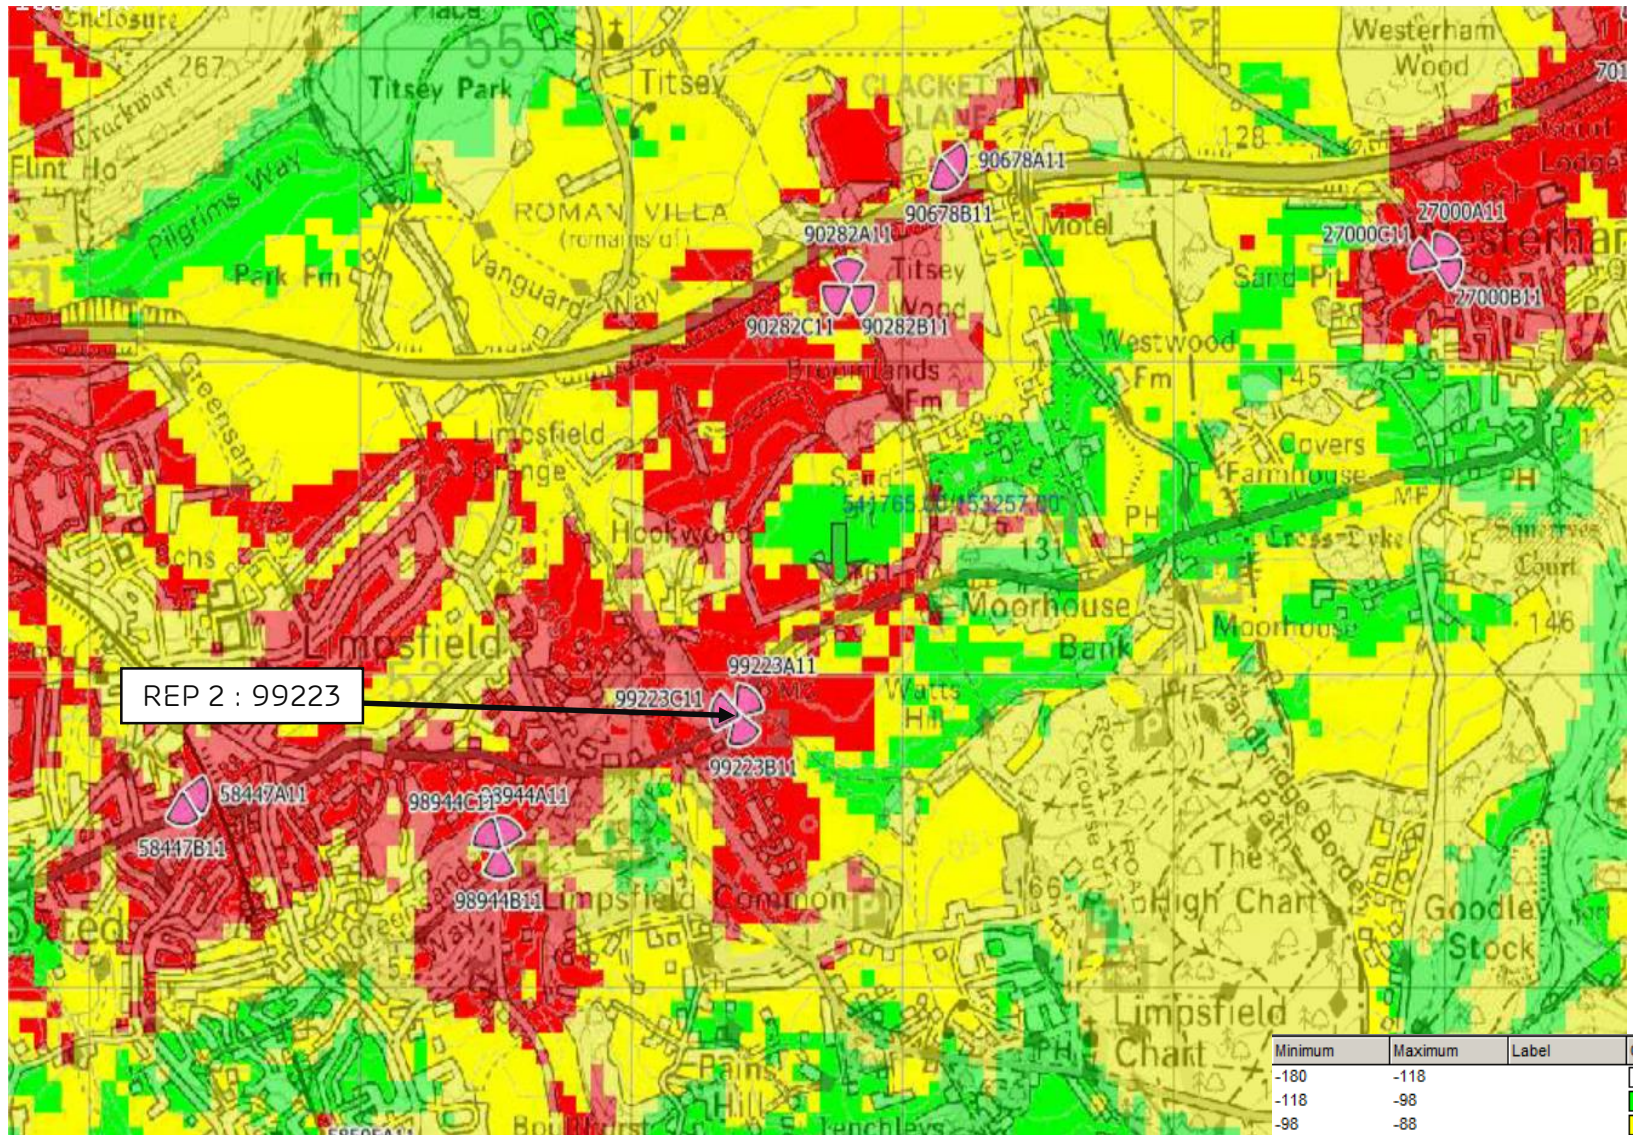

NTQ :

25795 - MOORHOUSE SAND PITS 170653

REP1 : 99517 - WESTERHAM ROAD LAY-BY VERGE

REP2 : 99223 - BALLARDS LANE VERGE

2G/3G/4G COVERAGE PLOTS - EE

NTQ SITE SPECIFIC

AREA MAP

- 2G Sector
- 3G Sector
- 4G Sector
- OUK Exclusive
- TM Exclusive
- H3G Exclusive
- TM/OUK
- TMH3G
- TMH3G/OUK
- OUKH3G

4G 1800 RSRP PLOT INDOOR LIVE SITES WITH REP 1 99517 & REP 2 99223

4G 1800 RSRP PLOT OUTDOOR LIVE SITES WITH NTQ 25795

4G 1800 RSRP PLOT OUTDOOR LIVE SITES WITHOUT NTQ 25795

4G 1800 RSRP PLOT OUTDOOR LIVE SITES WITH REP 1 99517

4G 1800 RSRP PLOT OUTDOOR LIVE SITES WITH REP 2 99223

4G 1800 RSRP PLOT OUTDOOR LIVE SITES WITH REP 1 99517 & REP 2 99223

ERICSSON