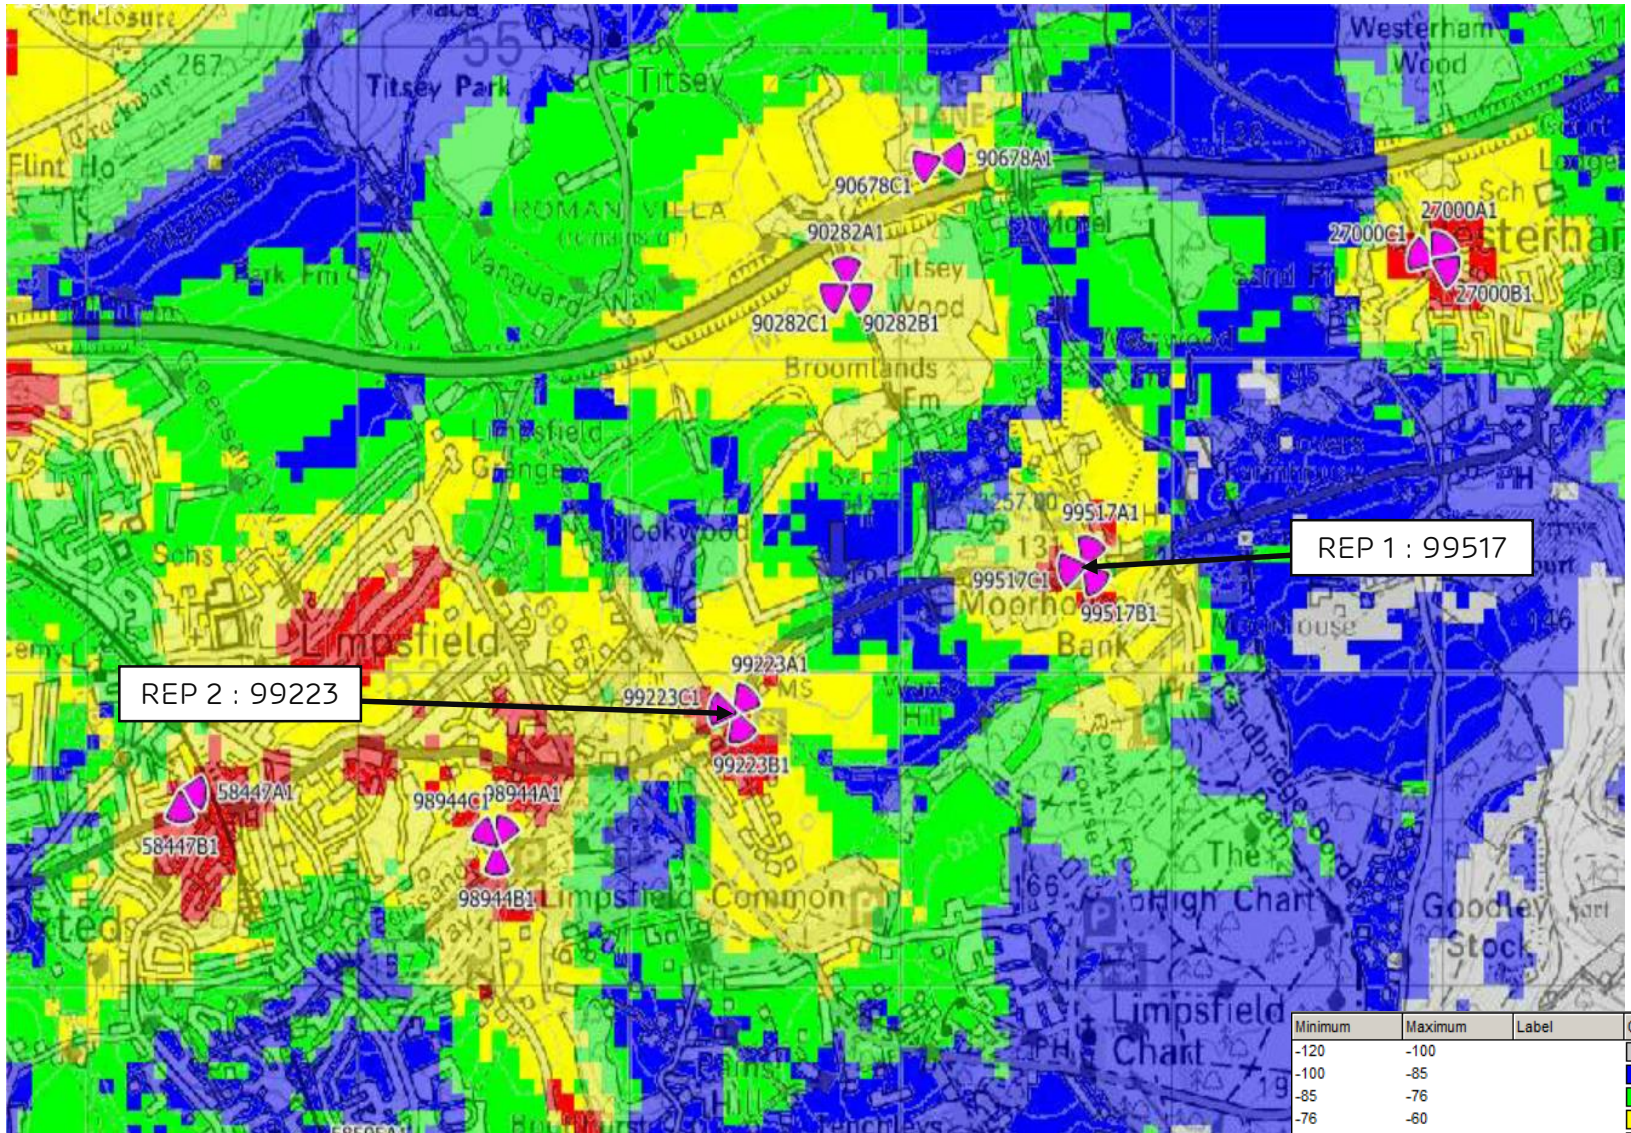

NTQ :

25795 - MOORHOUSE SAND PITS 170653

REP1 : 99517 - WESTERHAM ROAD LAY-BY VERGE

REP2 : 99223 - BALLARDS LANE VERGE

2G/3G/4G COVERAGE PLOTS - EE

NTQ SITE SPECIFIC

AREA MAP

- 2G Sector
- 3G Sector
- 4G Sector
- OUK Exclusive
- TM Exclusive
- H3G Exclusive
- TM/OUK
- TMH3G
- TMH3G/OUK
- OUKH3G

3G RSCP PLOT OUTDOOR LIVE SITES WITH NTQ 25795

3G RSCP PLOT OUTDOOR LIVE SITES WITHOUT NTQ 25795

3G RSCP PLOT OUTDOOR LIVE SITES WITH REP 1 99517

3G RSCP PLOT OUTDOOR LIVE SITES WITH REP 2 99223

3G RSCP PLOT OUTDOOR LIVE SITES WITH REP 1 99517 & REP 2 99223

4G 1800 RSRP PLOT OUTDOOR LIVE SITES WITH REP 2 99223

4G 1800 RSRP PLOT OUTDOOR LIVE SITES WITH REP 1 99517 & REP 2 99223

ERICSSON