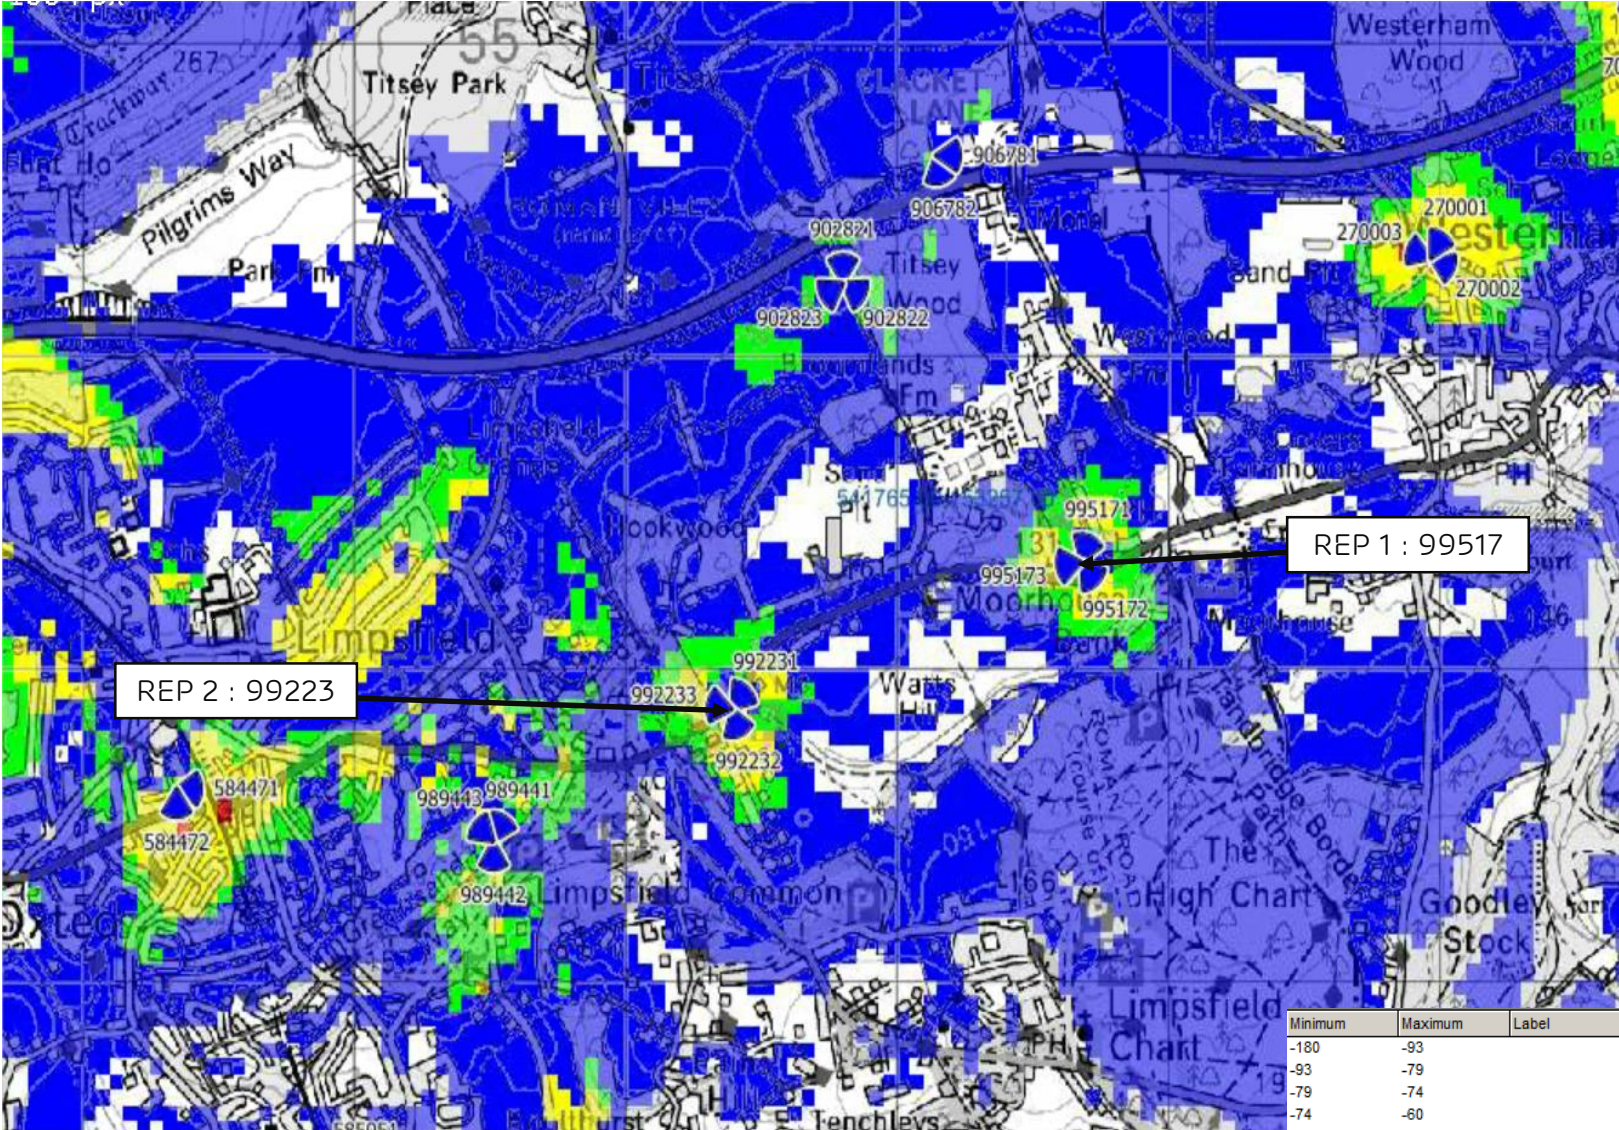

2G RX PLOT INDOOR LIVE SITES WITH REP 1 99517 & REP 2 99223