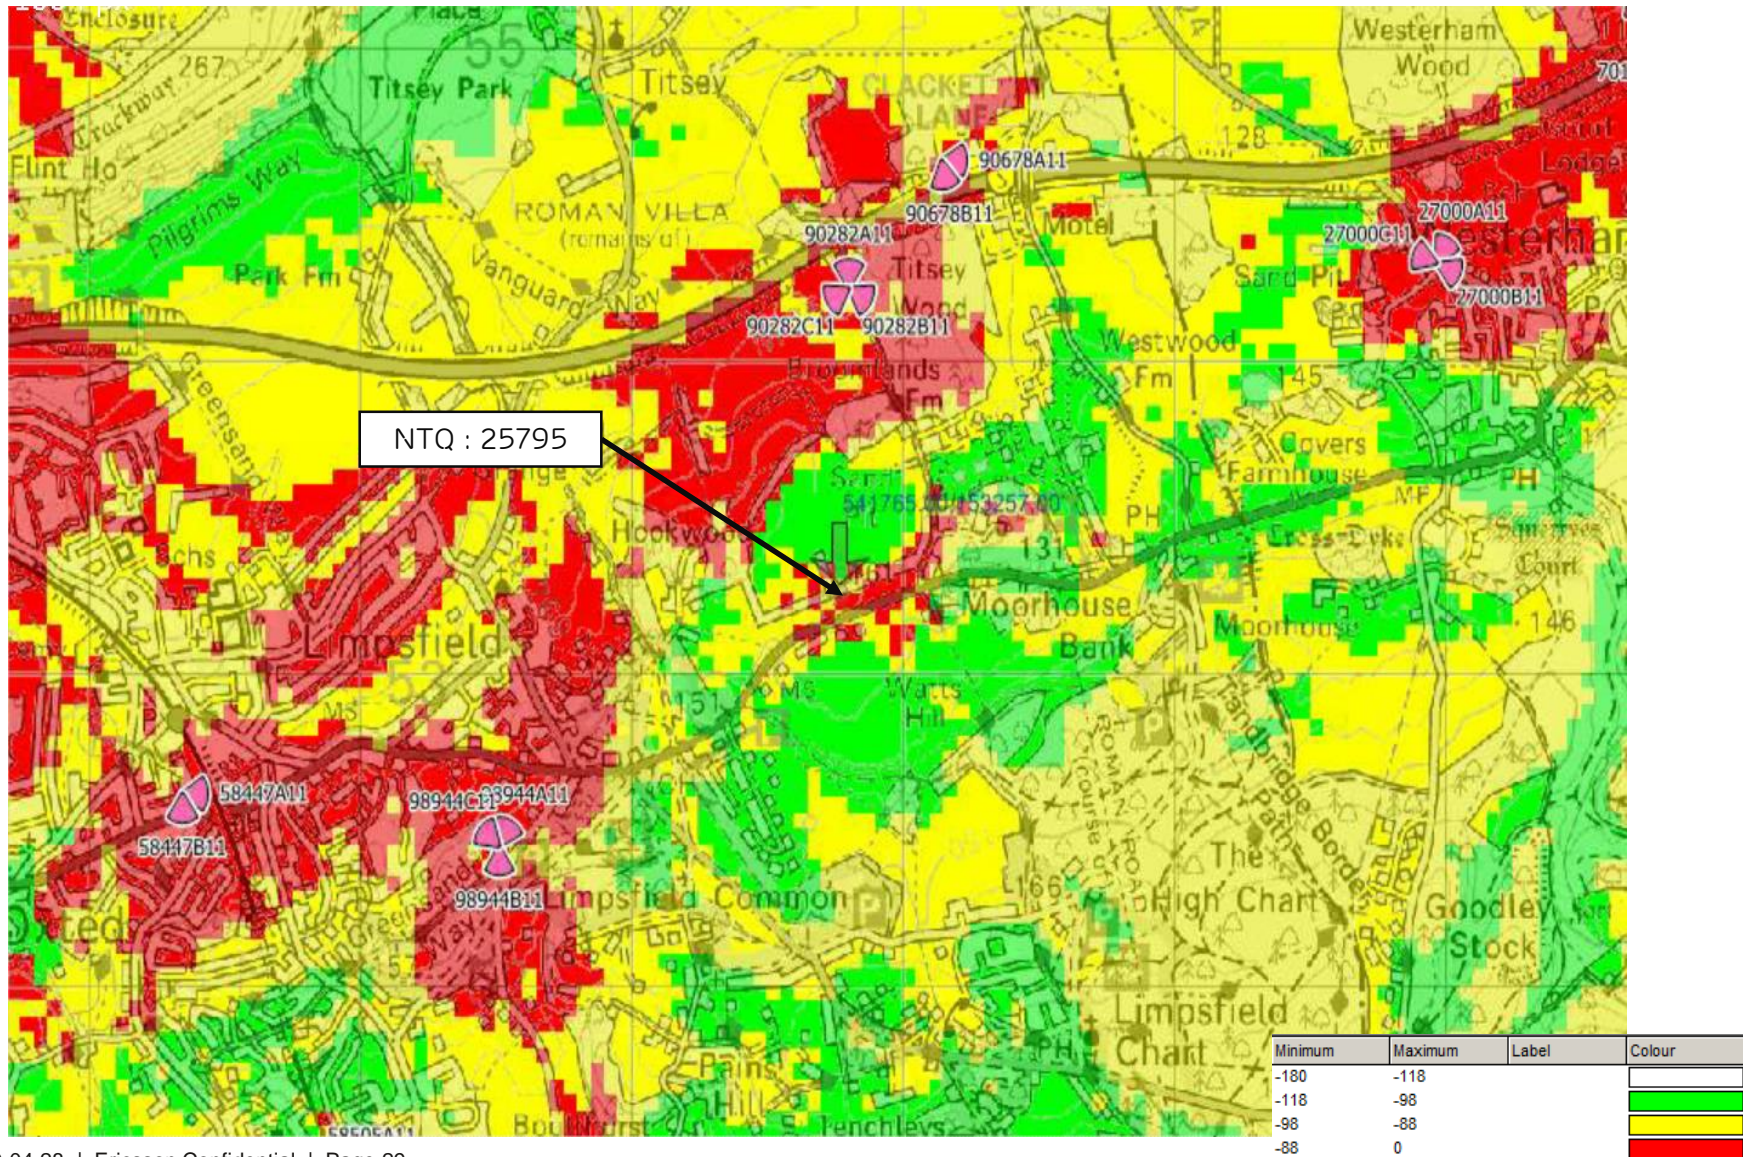

4G 1800 RSRP PLOT OUTDOOR LIVE SITES WITHOUT NTQ 25795