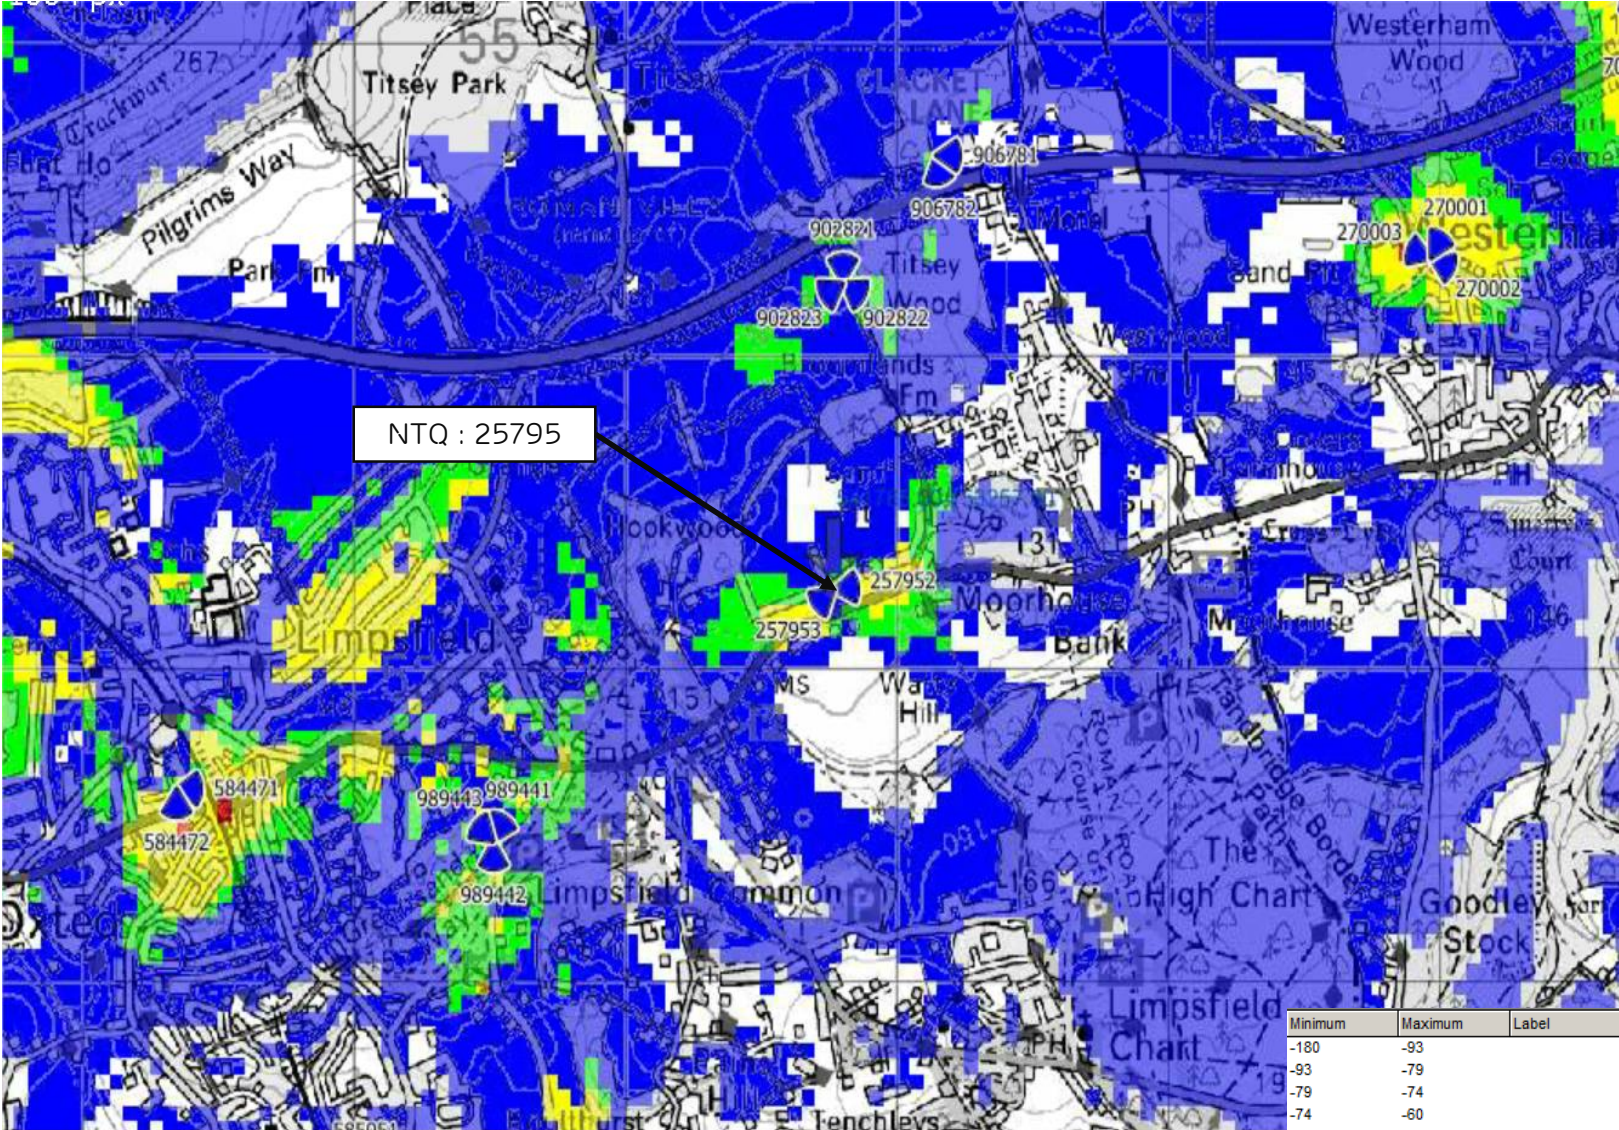

2G RX PLOT INDOOR LIVE SITES WITH NTQ 25795