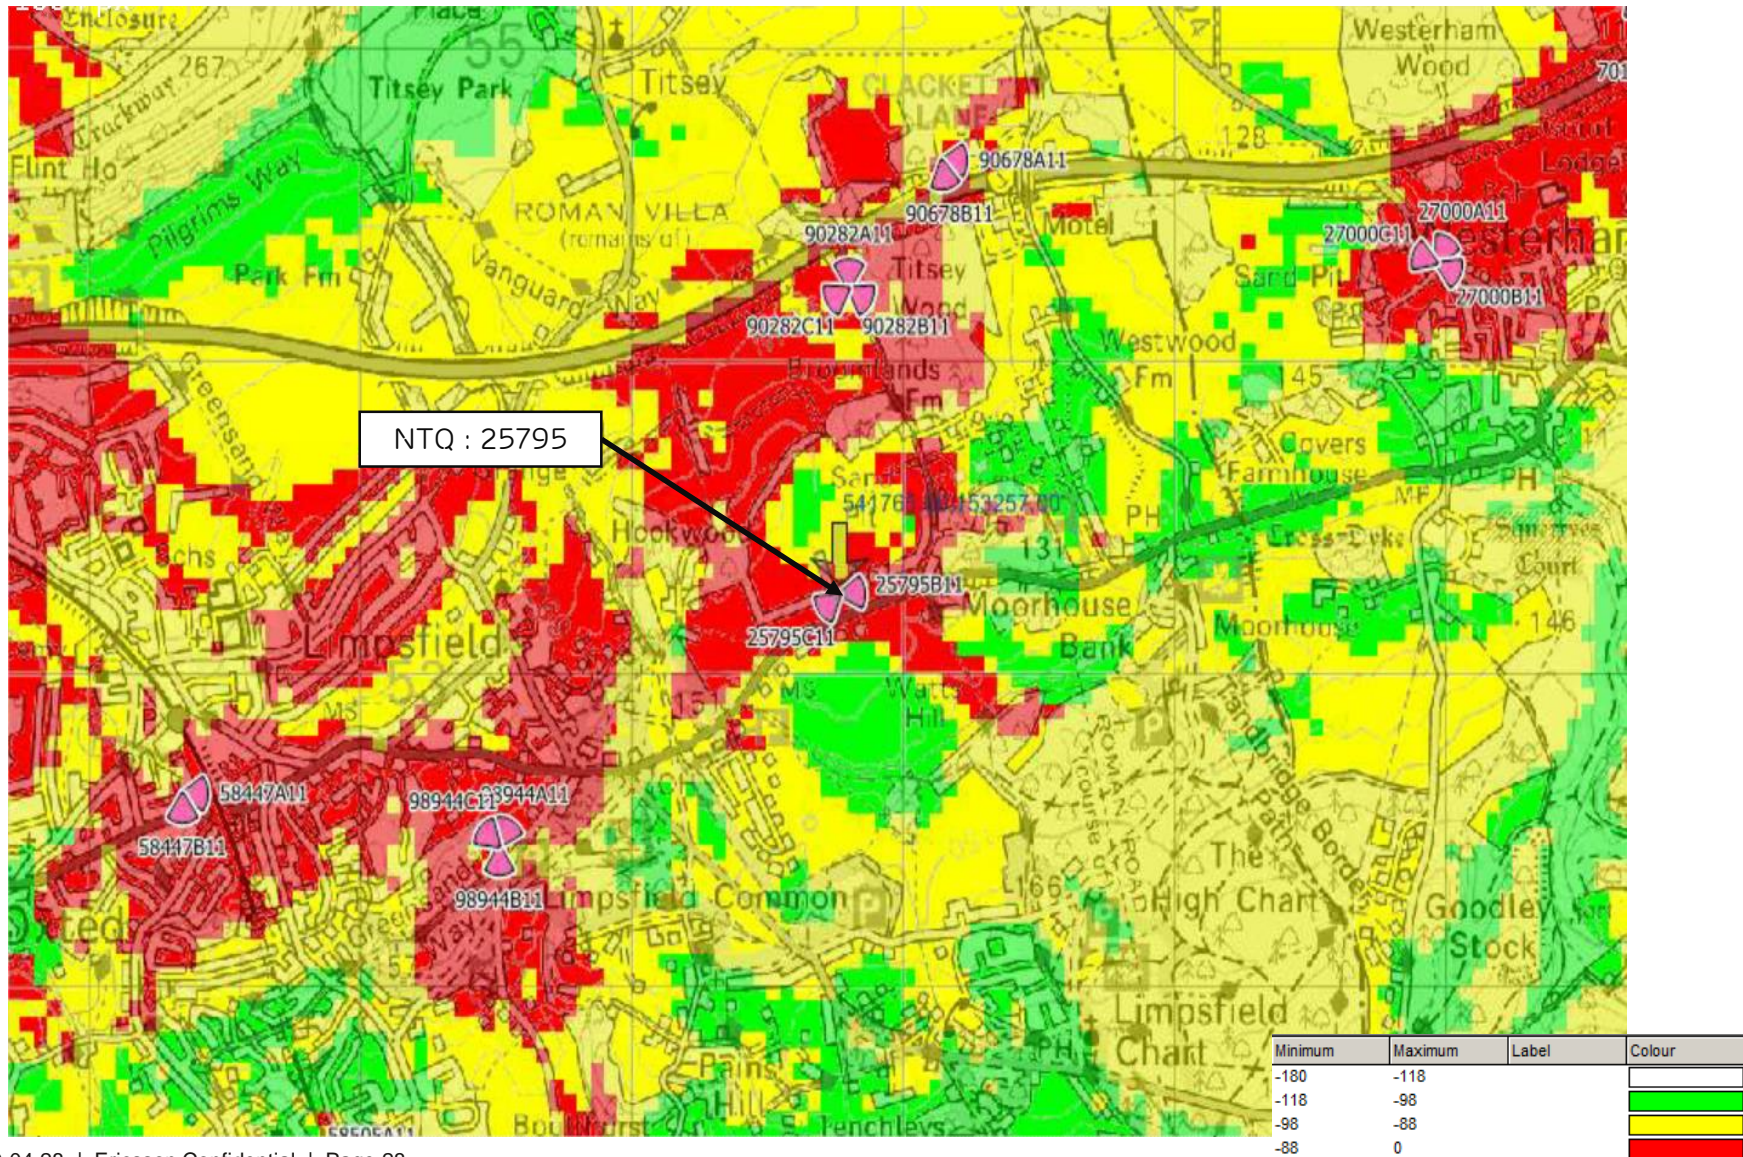

4G 1800 RSRP PLOT OUTDOOR LIVE SITES WITH NTQ 25795