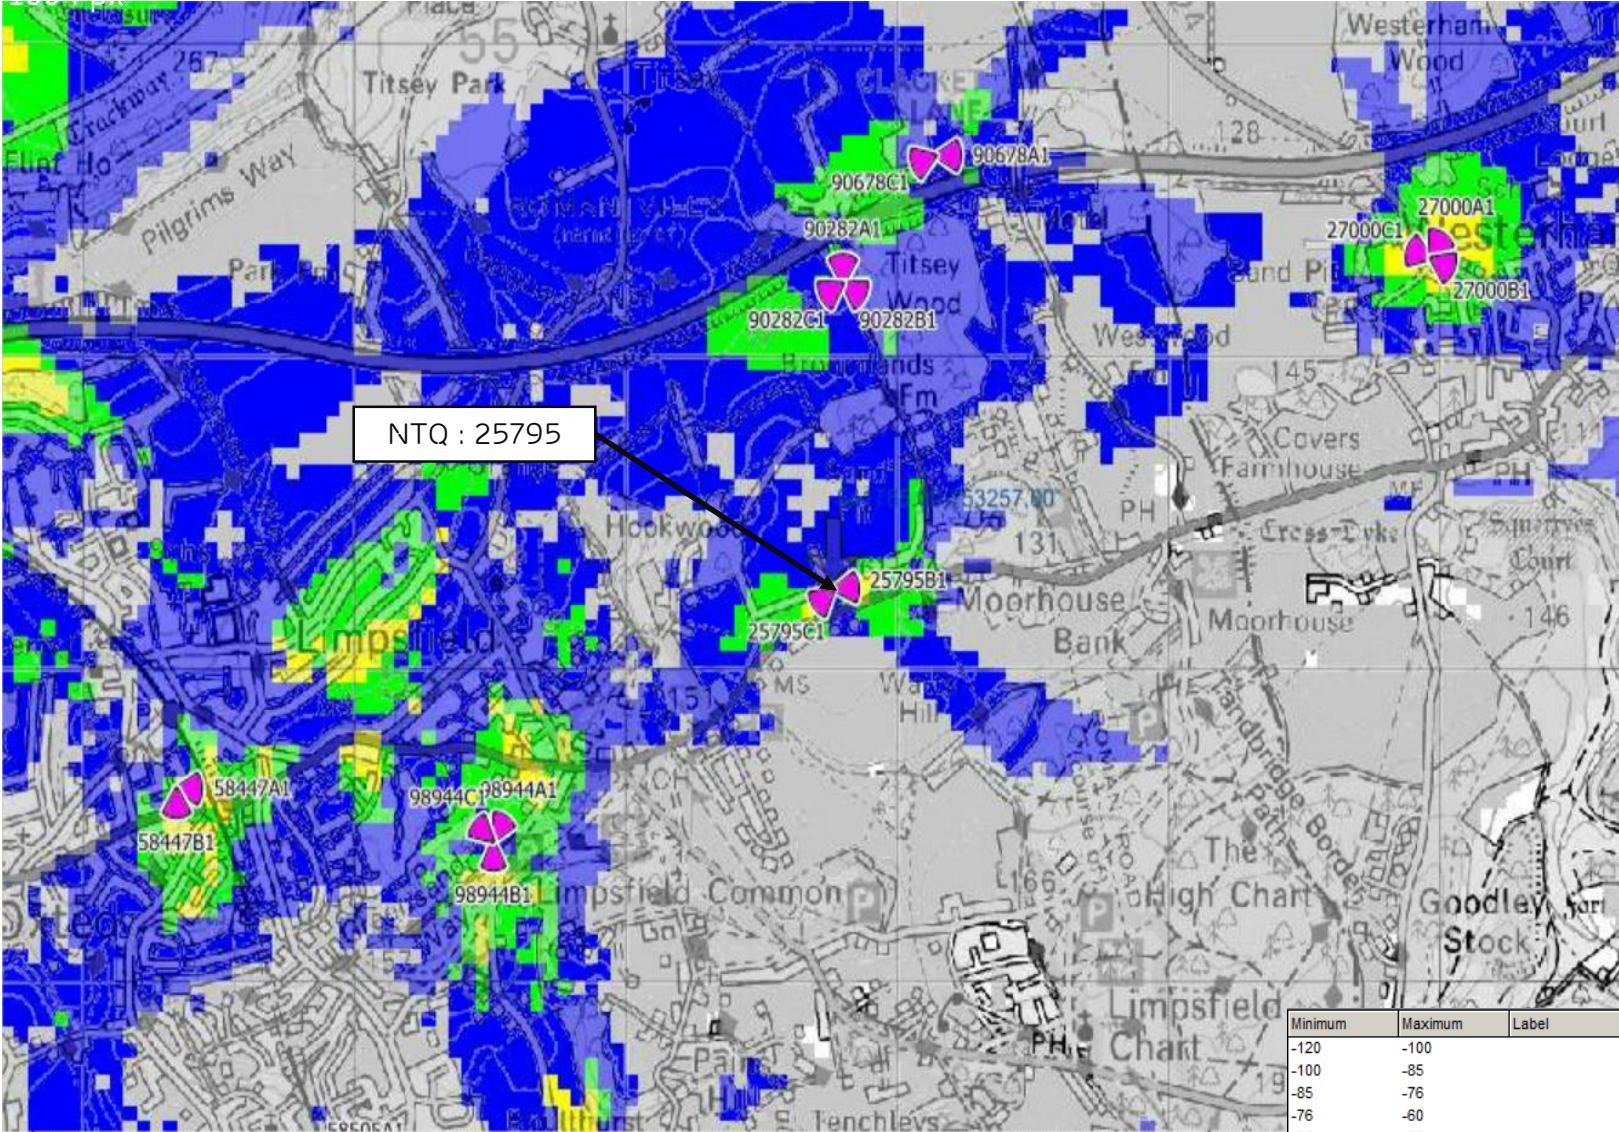

3G RSCP PLOT INDOOR LIVE SITES WITH NTQ 25795